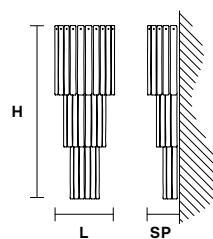

## VE 1146 A4

## TECHNICAL INFORMATIONS

<b>L</b>	26 cm / 10.25"
<b>SP</b>	14 cm / 5.55"
<b>H</b>	70 cm / 27.56"
<b>W</b>	12 kg / 26.45 lb

## LIGHTING SYSTEM

4×E12×40 W max  
(not included).

**Telaio in metallo verniciato, diffusore in vetro in piastra lavorato a mano con finitura "graniglia".**

Painted metal frame, diffuser in home made cast glass with "graniglia" finishing.