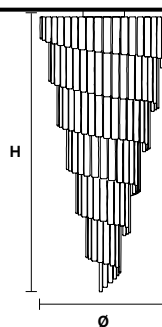

VE 1146 PL14

Ceiling

CE

TECHNICAL INFORMATION

Ø	70 cm / 27.56"
H	140 cm / 55.20"
W	63 kg / 138.89 lb

LIGHTING SYSTEM

14×E26×60 W max
(not included).

Telaio in metallo verniciato, diffusore in vetro in piastra lavorato a mano con finitura "graniglia".

Painted metal frame, diffuser in home made cast glass with "graniglia" finishing.