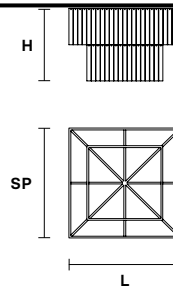

CE

TECHNICAL INFORMATIONS

L 80 cm / 31.50"
SP 80 cm / 31.50"
H 80 cm / 31.50"
W 45 kg / 99.20 lb

LIGHTING SYSTEM

12×E26×60 W max
 (not included).

VE 1120 PL14

Ceiling

CE

TECHNICAL INFORMATIONS

L 100 cm / 39.40"
SP 100 cm / 39.40"
H 80 cm / 31.50"
W 55 kg / 121.25 lb

LIGHTING SYSTEM

14×E26×60 W max
 (not included).

VE 1120 PL16

Ceiling

CE

TECHNICAL INFORMATIONS

L 120 cm / 47.30"
SP 120 cm / 47.30"
H 80 cm / 31.50"
W 71 kg / 156.52 lb

LIGHTING SYSTEM

16×E26×60 W max
 (not included).