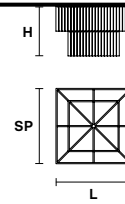

CE

TECHNICAL INFORMATIONS

L 80 cm / 31.50"
SP 80 cm / 31.50"
H 80 cm / 31.50"
W 45 kg / 99.20 lb

LIGHTING SYSTEM

12×E26×60 W max
 (not included).

VE 1120 PL14

Ceiling

CE

TECHNICAL INFORMATIONS

L 100 cm / 39.40"
SP 100 cm / 39.40"
H 80 cm / 31.50"
W 55 kg / 121.25 lb

LIGHTING SYSTEM

14×E26×60 W max
 (not included).

VE 1120 PL16

Ceiling

CE

TECHNICAL INFORMATIONS

L 120 cm / 47.30"
SP 120 cm / 47.30"
H 80 cm / 31.50"
W 71 kg / 156.52 lb

LIGHTING SYSTEM

16×E26×60 W max
 (not included).