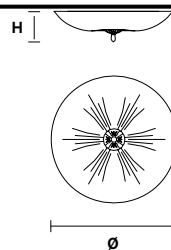

Telaio in metallo verniciato, diffusore in vetro in piastra lavorato a mano con finitura "graniglia".

Painted metal frame, diffuser in home made cast glass with "graniglia" finishing.

VE 1115 PL5 AMB

Ceiling

CE

TECHNICAL INFORMATIONS

Ø 65 cm / 25.60"
H 15 cm / 6.00"
W 14 kg / 30.86 lb

LIGHTING SYSTEM

5×E26×60 W max
 (not included).

VE 1115 PL5 TR

Ceiling

CE

TECHNICAL INFORMATIONS

Ø 65 cm / 25.60"
H 15 cm / 6.00"
W 14 kg / 30.86 lb

LIGHTING SYSTEM

5×E26×60 W max
 (not included).