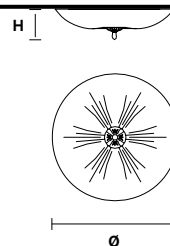

CE

TECHNICAL INFORMATIONS

Ø 65 cm / 25.60"
H 15 cm / 6.00"
W 14 kg / 30.86 lb

LIGHTING SYSTEM

5×E26×60 W max
 (not included).

VE 1115 PL5 TR

Ceiling

CE

TECHNICAL INFORMATIONS

Ø 65 cm / 25.60"
H 15 cm / 6.00"
W 14 kg / 30.86 lb

LIGHTING SYSTEM

5×E26×60 W max
 (not included).