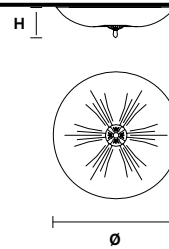

CE

TECHNICAL INFORMATIONS

Ø 45 cm / 17.80"
H 12 cm / 4.80"
W 8.5 kg / 18.73 lb

LIGHTING SYSTEM

3×E26×60 W max
 (not included).

VE 1114 PL3 TR

Ceiling

CE

TECHNICAL INFORMATIONS

Ø 45 cm / 17.80"
H 12 cm / 4.80"
W 8.5 kg / 18.73 lb

LIGHTING SYSTEM

3×E26×60 W max
 (not included).