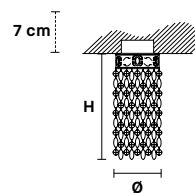

**Faretto ad incasso in ottone dorato. Lampadine non incluse.  
Foro a soffitto Ø 2.37".**

Solid brass gold plated spot light. Bulbs not included.  
Hole Ø 2.37".

**G03**  
Shiny gold

**VE 1107 MC****Spot**

CE

**TECHNICAL INFORMATIONS**

**Ø** 9.5 cm / 3.74"  
**H** 20 cm / 7.87"  
**W** 0.6 kg / 1.32 lb

**LIGHTING SYSTEM**

1×GU10×50 W max  
(not included).

**VE 1107 TR****Spot**

CE

**TECHNICAL INFORMATIONS**

**Ø** 9.5 cm / 3.74"  
**H** 20 cm / 7.87"  
**W** 0.6 kg / 1.32 lb

**LIGHTING SYSTEM**

1×GU10×50 W max  
(not included).