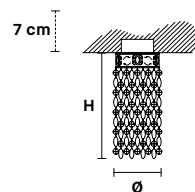

**Faretto ad incasso in ottone dorato. Lampadine non incluse.  
Foro a soffitto Ø 2.37".**

Solid brass gold plated spot light. Bulbs not included.  
Hole Ø 2.37".

**G03**  
Shiny gold

**VE 1107 MC****Spot**

CE

**TECHNICAL INFORMATIONS**

**Ø** 9.5 cm / 3.74"  
**H** 20 cm / 7.87"  
**W** 0.6 kg / 1.32 lb

**LIGHTING SYSTEM**

1×GU10×50 W max  
(not included).

**VE 1107 TR****Spot**

CE

**TECHNICAL INFORMATIONS**

**Ø** 9.5 cm / 3.74"  
**H** 20 cm / 7.87"  
**W** 0.6 kg / 1.32 lb

**LIGHTING SYSTEM**

1×GU10×50 W max  
(not included).