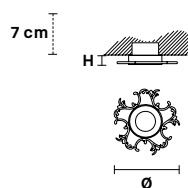

VE 1106

Spot

CE

TECHNICAL INFORMATION

∅	22 cm / 8.66"
H	2.5 cm / 0.98"
W	0.4 kg / 0.88 lb

LIGHTING SYSTEM

1×GU10×50 W max
(not included).

**Faretto ad incasso in ottone dorato. Lampadine non incluse.
Foro a soffitto ∅ 2.37".**

Solid brass gold plated spot light. Bulbs not included.
Hole ∅ 2.37".

G03
Shiny gold