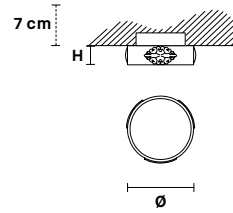

VE 1104

Spot

CE

TECHNICAL INFORMATION

Ø	10 cm / 3.94"
H	3 cm / 1.18"
W	0.7 kg / 1.54 lb

LIGHTING SYSTEM

1×GU10×50 W max
(not included).

**Faretto ad incasso in ottone dorato. Lampadine non incluse.
Foro a soffitto Ø 2.37".**

Solid brass gold plated spot light. Bulbs not included.
Hole Ø 2.37".

G03
Shiny gold