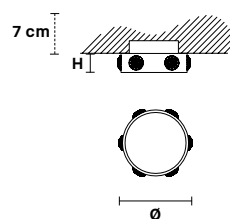

VE 1103

Spot

CE

TECHNICAL INFORMATION

Ø	10 cm / 3.94"
H	2.8 cm / 1.10"
W	0.4 kg / 0.88 lb

LIGHTING SYSTEM

1×GU10×50 W max
(not included).

**Faretto ad incasso in ottone dorato. Lampadine non incluse.
Foro a soffitto Ø 2.37".**

Solid brass gold plated spot light. Bulbs not included.
Hole Ø 2.37".

G03
Shiny gold