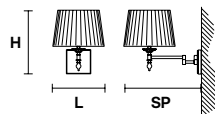

VE 1090 A1

Applique

TECHNICAL INFORMATION

| | |
|-----------|----------------|
| L | 26 cm / 10.24" |
| SP | 48 cm / 18.90" |
| H | 30 cm / 11.81" |
| W | 3 kg / 6.61 lb |

LIGHTING SYSTEM

1×E26×60 W max
(not included).