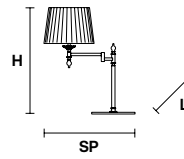

VE 1090 TL1

Table Lamp

TECHNICAL INFORMATION

L	30 cm / 11.81"
SP	70 cm / 27.56"
H	64 cm / 25.20"

LIGHTING SYSTEM

1×E26×60 W max
(not included).

Base in fusione d'ottone dorata.

Gold plated solid brass base.