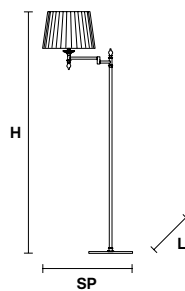

## VE 1090 STL 1

## TECHNICAL INFORMATION

<b>L</b>	36 cm / 14.17"
<b>SP</b>	70 cm / 27.56"
<b>H</b>	168 cm / 66.14"

## LIGHTING SYSTEM

1×E26×60 W max  
(not included).

**Telaio in ottone dorato.**

Gold plated solid brass frame.

**G03**  
Shiny gold