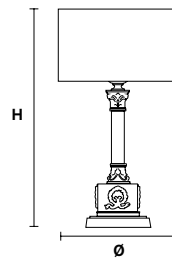

VE 1087 TL 1

Table lamp

TECHNICAL INFORMATION

Ø	25 cm / 9.84"
H	41 cm / 16.14"
W	1.8 kg / 3.97 lb"

LIGHTING SYSTEM

1×E26×60 W max
(not included).

Telaio in ottone dorato anticato.

Antiqued gold plated solid brass frame.