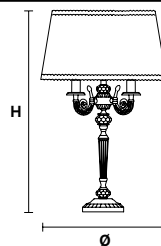

VE 1086 TL 1

Table lamp

CE \*

TECHNICAL INFORMATION

Ø 18 cm / 7.09"  
 H 38 cm / 14.96"  
 W 1.2 kg / 2.64 lb

LIGHTING SYSTEM

1×E12×40 W max  
 (not included).

VE 1086 TL 3

Table lamp

CE \*

TECHNICAL INFORMATION

Ø 40 cm / 15.75"  
 H 65 cm / 25.59"

LIGHTING SYSTEM

3×E12×40 W max  
 (not included).

Telaio in ottone dorato.

Gold plated solid brass frame.