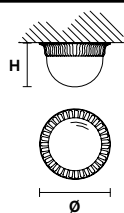

Telaio in ottone dorato, vetro bianco opaco inciso.

Gold plated solid brass frame, white opaque glass with engraving.

G03
Shiny gold

VE 1080 PL1

Ceiling

CE

TECHNICAL INFORMATIONS

Ø 16 cm / 6.30"
H 12 cm / 4.72"
W 2 kg / 4.40 lb

LIGHTING SYSTEM

1×E12×40 W max
(not included).

VE 1080 PL3 40

Ceiling

CE

TECHNICAL INFORMATIONS

Ø 40 cm / 15.75"
H 15 cm / 5.91"
W 6 kg / 13.22 lb

LIGHTING SYSTEM

3×E12×40 W max
(not included).

VE 1080 PL3 50

Ceiling

CE

TECHNICAL INFORMATIONS

Ø 50 cm / 19.71"
H 15 cm / 5.91"
W 8.5 kg / 18.73 lb

LIGHTING SYSTEM

3×E26×60 W max
(not included).