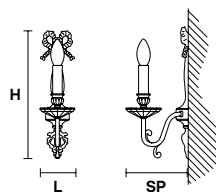

VE 1079 A1

Applique

CE 

TECHNICAL INFORMATION

L	10 cm / 3.94"
SP	16 cm / 6.30"
H	36 cm / 14.17"
W	2.2 kg / 4.85 lb

LIGHTING SYSTEM

1×E12×40 W max
(not included).

VE 1079 A2

Applique

CE 

TECHNICAL INFORMATION

L	23 cm / 9.06"
SP	12 cm / 4.72"
H	36 cm / 14.17"
W	3 kg / 6.61 lb

LIGHTING SYSTEM

2×E12×40 W max
(not included).

Base in fusione d'ottone dorata.

Gold plated solid brass base.