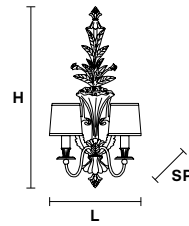

VE 1078 A2

**Applique**CE **TECHNICAL INFORMATION**

<b>L</b>	40 cm / 15.75"
<b>SP</b>	25 cm / 9.84"
<b>H</b>	75 cm / 29.53"
<b>W</b>	4 kg / 8.81 lb

**LIGHTING SYSTEM**

2×E12×40 W max  
(not included).

**Base in fusione d'ottone dorata.**

Gold plated solid brass base.

**G03**  
Shiny gold