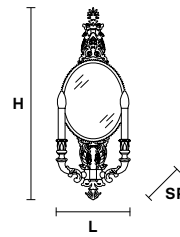

VE 1077 A2

Applique

TECHNICAL INFORMATION

L	22 cm / 8.66"
SP	12 cm / 4.72"
H	60 cm / 23.62"
W	3 kg / 6.61 lb

LIGHTING SYSTEM

2×E12×40 W max
(not included).

Base in fusione d'ottone dorata.

Gold plated solid brass base.