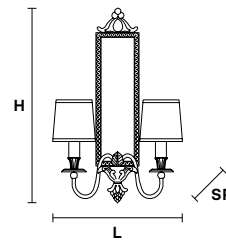

VE 1076 A2

Applique

TECHNICAL INFORMATION

L	35 cm / 13.78"
SP	18 cm / 7.09"
H	60 cm / 23.62"
W	4 kg / 8.81 lb

LIGHTING SYSTEM

2×E12×40 W max
(not included).

Base in fusione d'ottone dorata.

Gold plated solid brass base.