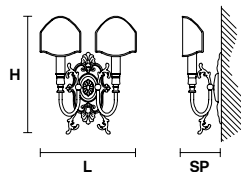

VE 1075 A1

Applique

CE

TECHNICAL INFORMATION

L 13 cm / 5.12"
SP 14 cm / 5.51"
H 33 cm / 12.99"
W 2.2 kg / 4.85 lb

LIGHTING SYSTEM

1×E12×40 W max
 (not included).

VE 1075 A2

Applique

CE

TECHNICAL INFORMATION

L 28 cm / 11.02"
SP 12.5 cm / 4.92"
H 33 cm / 12.99"
W 3 kg / 6.61 lb

LIGHTING SYSTEM

2×E12×40 W max
 (not included).

Base in fusione d'ottone dorata.

Gold plated solid brass base.