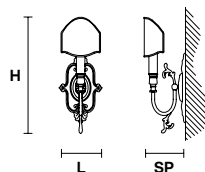

VE 1075 A1

Applique

CE

TECHNICAL INFORMATION

L 13 cm / 5.12"
SP 14 cm / 5.51"
H 33 cm / 12.99"
W 2.2 kg / 4.85 lb

LIGHTING SYSTEM

1×E12×40 W max
 (not included).

VE 1075 A2

Applique

CE

TECHNICAL INFORMATION

L 28 cm / 11.02"
SP 12.5 cm / 4.92"
H 33 cm / 12.99"
W 3 kg / 6.61 lb

LIGHTING SYSTEM

2×E12×40 W max
 (not included).

Base in fusione d'ottone dorata.

Gold plated solid brass base.