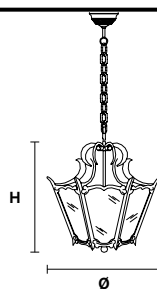

VE 1069 S4

Suspension

TECHNICAL INFORMATION

Ø 42 cm / 16.54"
 H 44 cm / 17.32"
 W 8 kg / 17.63 lb

LIGHTING SYSTEM

4×E12×40 W max
 (not included).

Base in fusione d'ottone dorata.

Gold plated solid brass base.