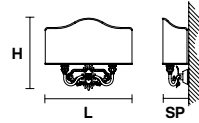

VE 1067 A2

Applique

TECHNICAL INFORMATION

L	37 cm / 14.57"
SP	11 cm / 4.33"
H	27 cm / 10.63"
W	3 kg / 6.61 lb

LIGHTING SYSTEM

2×E12×40 W max
(not included).

Base in fusione d'ottone dorata.

Gold plated solid brass base.