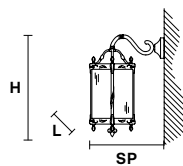

VE 1066 A3

Applique

TECHNICAL INFORMATION

L	20 cm / 7.87"
SP	30 cm / 11.81"
H	48 cm / 18.90"
W	6 kg / 13.22 lb

LIGHTING SYSTEM

3×E12×40 W max
(not included).

Base in fusione d'ottone dorata.

Gold plated solid brass base.