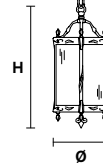

Base in fusione d'ottone dorata.

Gold plated solid brass base.

G03  
Shiny gold

VE 1066 S3

Suspension

CE

TECHNICAL INFORMATIONS

Ø 20 cm / 7.87"  
H 44 cm / 17.32"  
W 5 kg / 11.02 lb

LIGHTING SYSTEM

3×E12×40 W max  
(not included).

VE 1066 S4

Suspension

CE

TECHNICAL INFORMATIONS

Ø 44 cm / 17.32"  
H 85 cm / 33.46"  
W 8 kg / 17.63 lb

LIGHTING SYSTEM

4×E12×40 W max  
(not included).

VE 1066 S6

Suspension

CE

TECHNICAL INFORMATIONS

Ø 62 cm / 24.41"  
H 120 cm / 47.24"  
W 18 kg / 39.68 lb

LIGHTING SYSTEM

6×E12×40 W max  
(not included).