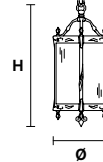

Base in fusione d'ottone dorata.

Gold plated solid brass base.

G03  
Shiny gold

VE 1066 S3

Suspension

CE

TECHNICAL INFORMATIONS

Ø 20 cm / 7.87"  
H 44 cm / 17.32"  
W 5 kg / 11.02 lb

LIGHTING SYSTEM

3×E12×40 W max  
(not included).

VE 1066 S4

Suspension

CE

TECHNICAL INFORMATIONS

Ø 44 cm / 17.32"  
H 85 cm / 33.46"  
W 8 kg / 17.63 lb

LIGHTING SYSTEM

4×E12×40 W max  
(not included).

VE 1066 S6

Suspension

CE

TECHNICAL INFORMATIONS

Ø 62 cm / 24.41"  
H 120 cm / 47.24"  
W 18 kg / 39.68 lb

LIGHTING SYSTEM

6×E12×40 W max  
(not included).