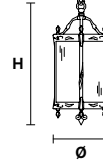

Base in fusione d'ottone dorata.

Gold plated solid brass base.

G03  
Shiny gold

VE 1066 S3

Suspension

CE

TECHNICAL INFORMATIONS

Ø 20 cm / 7.87"  
H 44 cm / 17.32"  
W 5 kg / 11.02 lb

LIGHTING SYSTEM

3×E12×40 W max  
(not included).

VE 1066 S4

Suspension

CE

TECHNICAL INFORMATIONS

Ø 44 cm / 17.32"  
H 85 cm / 33.46"  
W 8 kg / 17.63 lb

LIGHTING SYSTEM

4×E12×40 W max  
(not included).

VE 1066 S6

Suspension

CE

TECHNICAL INFORMATIONS

Ø 62 cm / 24.41"  
H 120 cm / 47.24"  
W 18 kg / 39.68 lb

LIGHTING SYSTEM

6×E12×40 W max  
(not included).