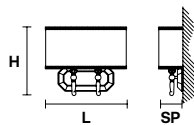

## TECHNICAL INFORMATION

<b>L</b>	37 cm / 14.57"
<b>SP</b>	11 cm / 4.33"
<b>H</b>	28 cm / 11.02"
<b>W</b>	5 kg / 11.02 lb

## LIGHTING SYSTEM

2×E12×40 W max  
(not included).

**Base in fusione d'ottone dorata.**

Gold plated solid brass base.

**G03**  
Shiny gold