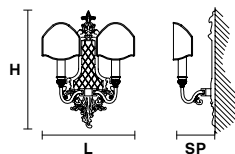

VE 1063 A2

Applique

TECHNICAL INFORMATION

L	30 cm / 11.81"
SP	16 cm / 6.30"
H	41 cm / 16.41"
W	5 kg / 11.02 lb

LIGHTING SYSTEM

2×E12×40 W max
(not included).

Base in fusione d'ottone dorata.

Gold plated solid brass base.