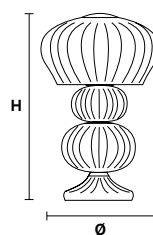

VE 1059 TL1 TRS

Table lamp

CE  *

TECHNICAL INFORMATION

Ø	20 cm / 7.90"
H	30 cm / 11.90"
W	2 kg / 4.41 lb

LIGHTING SYSTEM

1×E12×40 W max
(not included).

Base in vetro di Murano soffiato e lavorato a mano.

Hand made blown Murano glass base.

G04
Shiny chrome