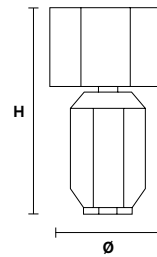

## TECHNICAL INFORMATION

Ø 29 cm / 11.40"  
H 49 cm / 19.30"  
W 3 kg / 6.61 lb

## LIGHTING SYSTEM

1×E26×60 W max  
(not included).

**Base in vetro di Murano soffiato e lavorato a mano.**

Hand made blown Murano glass base.

**G18**  
Brushed brass