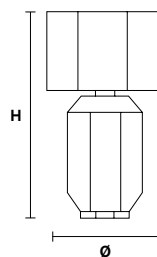

VE 1057 TL1

Table lamp

TECHNICAL INFORMATION

Ø 29 cm / 11.40"
H 49 cm / 19.30"
W 3 kg / 6.61 lb

LIGHTING SYSTEM

1×E26×60 W max
(not included).

Base in vetro di Murano soffiato e lavorato a mano.

Hand made blown Murano glass base.