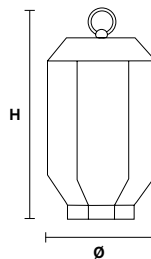

Base in vetro di Murano soffiato e lavorato a mano.

Hand made blown Murano glass base.

G04
Shiny chrome

VE 1056 TL1 BLU

Table lamp

CE *

TECHNICAL INFORMATION

Ø 18 cm / 7.00"
H 35 cm / 13.80"

LIGHTING SYSTEM

1×E12×40 W max
(not included).

VE 1056 TL1 YEL

Table lamp

CE *

TECHNICAL INFORMATION

Ø 18 cm / 7.00"
H 35 cm / 13.80"

LIGHTING SYSTEM