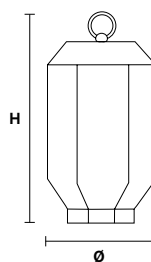

Base in vetro di Murano soffiato e lavorato a mano.

Hand made blown Murano glass base.

G04
Shiny chrome

VE 1056 TL1 BLU

Table lamp

CE *

TECHNICAL INFORMATION

Ø 18 cm / 7.00"
H 35 cm / 13.80"

LIGHTING SYSTEM

1×E12×40 W max
(not included).

VE 1056 TL1 YEL

Table lamp

CE *

TECHNICAL INFORMATION

Ø 18 cm / 7.00"
H 35 cm / 13.80"

LIGHTING SYSTEM