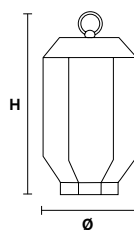

#### TECHNICAL INFORMATION

Ø 18 cm / 7.00"  
H 35 cm / 13.80"

#### LIGHTING SYSTEM

1×E12×40 W max  
(not included).

**Base in vetro di Murano soffiato e lavorato a mano.**

Hand made blown Murano glass base.

**G18**  
Brushed brass