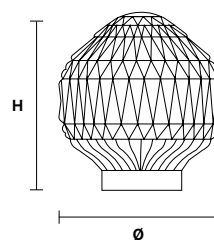

VE 1051 TL1 G

Table lamp

CE *

TECHNICAL INFORMATION

Ø 30 cm / 11.90"
H 26 cm / 10.25"
W 2 kg / 4.40 lb

LIGHTING SYSTEM

1×E12×40 W max
 (not included).

VE 1051 TL1 P

Table lamp

CE *

TECHNICAL INFORMATION

Ø 20 cm / 7.90"
H 22 cm / 8.70"
W 1.8 kg / 3.97 lb

LIGHTING SYSTEM

1×E12×40 W max
 (not included).

Base in vetro di Murano soffiato e lavorato a mano.

Hand made blown Murano glass base.