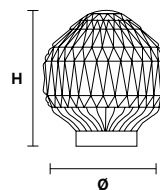

VE 1051 TL1 G

Table lamp

CE *

TECHNICAL INFORMATION

Ø 30 cm / 11.90"
H 26 cm / 10.25"
W 2 kg / 4.40 lb

LIGHTING SYSTEM

1×E12×40 W max
 (not included).

VE 1051 TL1 P

Table lamp

CE *

TECHNICAL INFORMATION

Ø 20 cm / 7.90"
H 22 cm / 8.70"
W 1.8 kg / 3.97 lb

LIGHTING SYSTEM

1×E12×40 W max
 (not included).

Base in vetro di Murano soffiato e lavorato a mano.

Hand made blown Murano glass base.