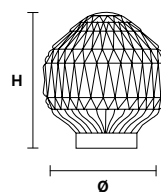

Base in vetro di Murano soffiato e lavorato a mano.

Hand made blown Murano glass base.

G04
Shiny chrome

VE 1050 TL1 G

Table lamp

CE *

TECHNICAL INFORMATION

Ø 30 cm / 11.90"
H 26 cm / 10.25"
W 2 kg / 4.40 lb

LIGHTING SYSTEM

1×E12×40 W max
(not included).

VE 1050 TL1 P

Table lamp

CE *

TECHNICAL INFORMATION

Ø 20 cm / 7.90"
H 22 cm / 8.70"
W 1.8 kg / 3.97 lb

LIGHTING SYSTEM