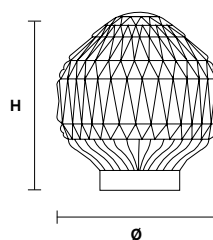

Base in vetro di Murano soffiato e lavorato a mano.

Hand made blown Murano glass base.

G04
Shiny chrome

VE 1050 TL1 G

Table lamp

CE *

TECHNICAL INFORMATION

Ø 30 cm / 11.90"
H 26 cm / 10.25"
W 2 kg / 4.40 lb

LIGHTING SYSTEM

1×E12×40 W max
(not included).

VE 1050 TL1 P

Table lamp

CE *

TECHNICAL INFORMATION

Ø 20 cm / 7.90"
H 22 cm / 8.70"
W 1.8 kg / 3.97 lb

LIGHTING SYSTEM