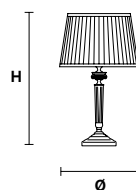

Base in fusione d'ottone dorata.

Gold plated solid brass base.

G03
Shiny gold

VE 1020 TL1 G

Table Lamp

CE

TECHNICAL INFORMATION

Ø 30 cm / 11.81"
H 54 cm / 21.26"

LIGHTING SYSTEM

1×E26×60 W max
(not included).

VE 1020 TL1 P

Table Lamp

CE

TECHNICAL INFORMATION

Ø 18 cm / 7.09"
H 40 cm / 15.75"

LIGHTING SYSTEM