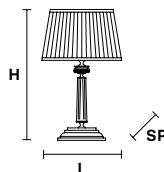

VE 1018 TL1 G

Table Lamp

TECHNICAL INFORMATION

L 25 cm / 9.84"
SP 25 cm / 9.84"
H 51 cm / 20.08"

LIGHTING SYSTEM

1×E26×60 W max
 (not included).

VE 1018 TL1 P

Table Lamp

TECHNICAL INFORMATION

L 17 cm / 6.69"
SP 17 cm / 6.69"
H 41 cm / 16.14"

LIGHTING SYSTEM

1×E12×60 W max
 (not included).

Base in fusione d'ottone dorata.

Gold plated solid brass base.

G03
 Shiny gold