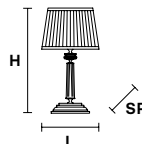

VE 1018 TL1 G

Table Lamp

TECHNICAL INFORMATION

L 25 cm / 9.84"
SP 25 cm / 9.84"
H 51 cm / 20.08"

LIGHTING SYSTEM

1×E26×60 W max
 (not included).

VE 1018 TL1 P

Table Lamp

TECHNICAL INFORMATION

L 17 cm / 6.69"
SP 17 cm / 6.69"
H 41 cm / 16.14"

LIGHTING SYSTEM

1×E12×60 W max
 (not included).

Base in fusione d'ottone dorata.

Gold plated solid brass base.

G03
 Shiny gold