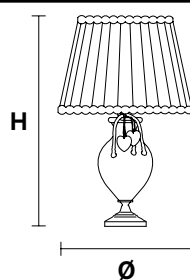

VE 1010/TL1

Table lamp

TECHNICAL INFORMATION

Ø 40 cm / 15.74"
H 65 cm / 25.59"

LIGHTING SYSTEM

1×E26×60 W max
(not included).

Base in vetro di Murano soffiato e lavorato a mano.

Hand made blown Murano glass base.