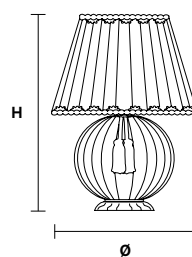

VE 1008/TL1

Table lamp

TECHNICAL INFORMATION

Ø 30 cm / 11.80"
H 41 cm / 16.20"

LIGHTING SYSTEM

1×E26×60 W max
(not included).

Base in vetro di Murano soffiato e lavorato a mano.

Hand made blown Murano glass base.