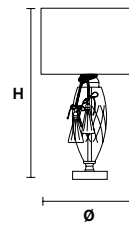

## TECHNICAL INFORMATION

Ø 32 cm / 12.59"  
H 58 cm / 22.80"