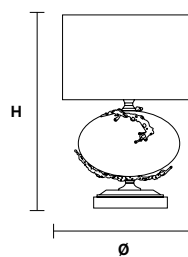

## TECHNICAL INFORMATION

Ø 23 cm / 9.00"

H 34 cm / 14.00"

W 2 kg / 4.40 lb

## LIGHTING SYSTEM

1×E26×60 W max  
(not included).

**Base in vetro di Murano soffiato e lavorato a mano.**

Hand made blown Murano glass base.

**G04**

Shiny chrome