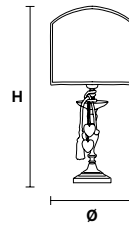

VE 1002 TL 1

Table Lamp

TECHNICAL INFORMATION

Ø	25 cm / 9.84"
H	55 cm / 21.65"

LIGHTING SYSTEM

1×E26×60 W max
(not included).

Base in fusione d'ottone dorata.

Gold plated solid brass base.