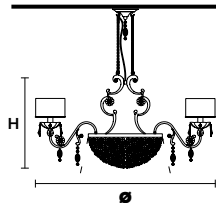

Ceiling

Table lamp

Standard chain/cable for all chandeliers/suspensions

H 50 cm / 19.68"
For Rosemary 12, Rosemary 6,
Rosemary 4, Rosemary 2

H 120 cm / 47.24"
For only Rosemary 1

ROSEMERY 12

Chandelier

TECHNICAL INFORMATION

Ø 105 cm / 41.34"
H 55 cm / 21.65"

SHADE

SAT/17/ECRU
SAT/17/WH

16×E12×40 W max
(not included)

ROSEMERY 6

Chandelier

TECHNICAL INFORMATION

Ø 80 cm / 31.50"
H 50 cm / 19.69"

SHADE

SAT/17/ECRU
SAT/17/WH

8×E12×40 W max
(not included)

ROSEMERY 4

Suspension

TECHNICAL INFORMATION

Ø 45 cm / 17.72"
H 22 cm / 8.66"

4×E12×40 W max
(not included)

Ø 23 cm / 9.06"
H 16 cm / 6.30"

1×E26×60 W max
(not included)

ROSEMERY PL6

Ceiling

CE

**TECHNICAL INFORMATION**

Ø 54 cm / 21.26"

H 34 cm / 13.39"