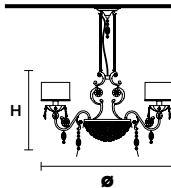

Ø 105 cm / 41.34"
H 55 cm / 21.65"

SHADE

SAT/17/ECRU
SAT/17/WH

16×E12×40 W max
(not included)

ROSEMERY 6

Chandelier

TECHNICAL INFORMATION

Ø 80 cm / 31.50"
H 50 cm / 19.69"

SHADE

SAT/17/ECRU
SAT/17/WH

8×E12×40 W max
(not included)

ROSEMERY 4

Suspension

TECHNICAL INFORMATION

Ø 45 cm / 17.72"
H 22 cm / 8.66"

4×E12×40 W max
(not included)

ROSEMERY 2

Suspension

TECHNICAL INFORMATION

Ø 30 cm / 11.81"
H 16 cm / 6.30"

2×E12×40 W max
(not included)

ROSEMERY 1

Suspension

TECHNICAL INFORMATION

Ø 23 cm / 9.06"
H 16 cm / 6.30"

1×E26×60 W max
(not included)

ROSEMERY PL6

Ceiling

CE

**TECHNICAL INFORMATION**

Ø 54 cm / 21.26"

H 34 cm / 13.39"