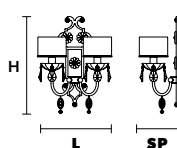

Ø 105 cm / 41.34"
H 55 cm / 21.65"

SHADE

SAT/17/ECRU
SAT/17/WH

16×E12×40 W max
(not included)

ROSEMERY 6

Chandelier

TECHNICAL INFORMATION

Ø 80 cm / 31.50"
H 50 cm / 19.69"

Ø 23 cm / 9.06"
H 16 cm / 6.30"

1×E26×60 W max
(not included)

ROSEMERY PL6

Ceiling

CE

**TECHNICAL INFORMATION**

Ø 54 cm / 21.26"

H 34 cm / 13.39"

6×E12×40 W max
(not included)

ROSEMERY A1-2

Applique

TECHNICAL INFORMATION

L 30 cm / 11.81"
 SP 15 cm / 5.91"
 H 16 cm / 6.30"

1×E26×60 W max
 (not included)

ROSEMERY A2

Applique

TECHNICAL INFORMATION

L 32 cm / 12.60"
 SP 17 cm / 6.69"
 H 43 cm / 16.93"

2×E12×40 W max
 (not included)

SHADE

SAT/12/ECRU
 SAT/12/WH

ROSEMERY TL1G

Table lamp

TECHNICAL INFORMATION