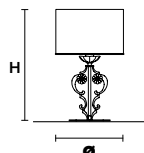

Ø 23 cm / 9.06"
H 16 cm / 6.30"

1×E26×60 W max
(not included)

ROSEMERY PL6

Ceiling

CE

**TECHNICAL INFORMATION**

Ø 54 cm / 21.26"

H 34 cm / 13.39"

6×E12×40 W max
(not included)

ROSEMERY A1-2

Applique

TECHNICAL INFORMATION

L 30 cm / 11.81"
 SP 15 cm / 5.91"
 H 16 cm / 6.30"

1×E26×60 W max
 (not included)

ROSEMERY A2

Applique

TECHNICAL INFORMATION

L 32 cm / 12.60"
 SP 17 cm / 6.69"
 H 43 cm / 16.93"

2×E12×40 W max
 (not included)

SHADE

SAT/12/ECRU
 SAT/12/WH

ROSEMERY TL1G

Table lamp

TECHNICAL INFORMATION

Ø 33 cm / 12.99"
 H 54 cm / 21.26"

1×E26×40 W max
 (not included)

SHADE

SAT/33/ECRU
 SAT/33/WH

ROSEMERY TL1P

Table lamp

TECHNICAL INFORMATION

Ø 20 cm / 7.87"
 H 36 cm / 14.17"