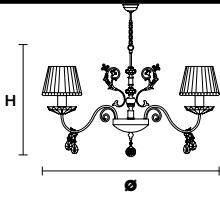

Floor lamp

Standard chain for all chandeliers

H 50 cm / 19.68"

PRIMADONNA 12

Chandelier

TECHNICAL INFORMATION

Ø 120 cm / 47.24"
H 65 cm / 25.59"

12×E12×40 W max
(not included)

SHADE

PON-BD/16/IV

PRIMADONNA 8

Chandelier

TECHNICAL INFORMATION

Ø 85 cm / 33.46"
H 55 cm / 21.65"

8×E12×40 W max
(not included)

SHADE

PON-BD/16/IV

PRIMADONNA 5

Chandelier

TECHNICAL INFORMATION

Ø 70 cm / 27.56"
H 50 cm / 19.69"

5×E12×40 W max
(not included)

SHADE

PON-BD/16/IV

PRIMADONNA PL4

Ceiling

TECHNICAL INFORMATION

\varnothing 70 cm / 27.56"
 H 25 cm / 9.84"
 4×E26×60 W max
 (not included)

PRIMADONNA PL3

Ceiling

TECHNICAL INFORMATION

\varnothing 50 cm / 19.69"
 H 23 cm / 9.06"
 3×E26×60 W max
 (not included)