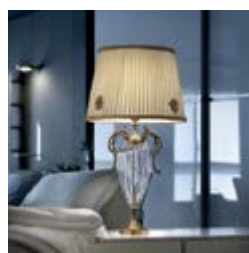

Finishings

G01
Brunito
Burnished

G03
Oro lucido
Shiny gold

Family

Chandelier

Ceiling

Applique

Table lamp