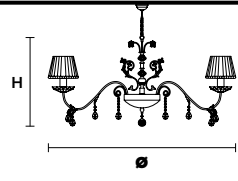

Floor lamp

Standard chain for all chandeliers

H 50 cm / 19.68"

PRIMADONNA 12

Chandelier

TECHNICAL INFORMATION

Ø 120 cm / 47.24"
H 65 cm / 25.59"

12×E12×40 W max
(not included)

SHADE

PON-BD/16/IV

PRIMADONNA 8

Chandelier

TECHNICAL INFORMATION

Ø 85 cm / 33.46"
H 55 cm / 21.65"

8×E12×40 W max
(not included)

SHADE