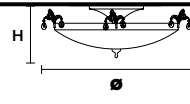

PRIMADONNA PL4

Ceiling

TECHNICAL INFORMATION

\varnothing 70 cm / 27.56"
 H 25 cm / 9.84"
 4×E26×60 W max
 (not included)

PRIMADONNA PL3

Ceiling

TECHNICAL INFORMATION

\varnothing 50 cm / 19.69"
 H 23 cm / 9.06"
 3×E26×60 W max
 (not included)