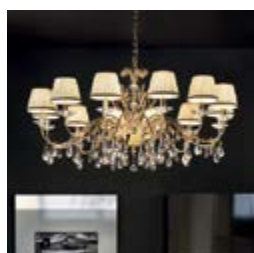

Finishings

G01
Brunito
Burnished

G03
Oro lucido
Shiny gold

Family

Chandelier

Ceiling

Applique

Table lamp