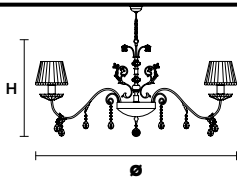

Floor lamp

Standard chain for all chandeliers

H 50 cm / 19.68"

PRIMADONNA 12

Chandelier

TECHNICAL INFORMATION

Ø 120 cm / 47.24"
H 65 cm / 25.59"

12×E12×40 W max
(not included)

SHADE

PON-BD/16/IV

PRIMADONNA 8

Chandelier

TECHNICAL INFORMATION

Ø 85 cm / 33.46"
H 55 cm / 21.65"

8×E12×40 W max
(not included)

SHADE