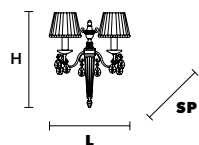

PRIMADONNA A2 Applique CE

TECHNICAL INFORMATIONS		SHADE
L	40 cm / 15.75"	PON-BD/16/IV
SP	20 cm / 7.87"	
H	50 cm / 19.69"	
2×E12×40 W max (not included)