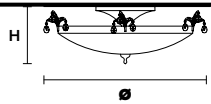

PRIMADONNA PL4

Ceiling

TECHNICAL INFORMATION

$\varnothing$ 70 cm / 27.56"
H 25 cm / 9.84"
4×E26×60 W max
(not included)