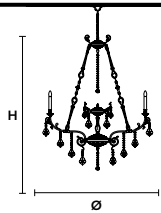

Standard chain for all chandeliers

ODESSA 18+9 175

Chandelier 

TECHNICAL INFORMATIONS

Ø 150 cm / 59.05"
 H 175 cm / 68.89"
 27×E12×40 W max
 (not included)

ODESSA 18 175

Chandelier 

TECHNICAL INFORMATIONS

Ø 150 cm / 59.05"
 H 175 cm / 68.89"
 18×E12×40 W max
 (not included)

ODESSA 12 155

Chandelier 

TECHNICAL INFORMATIONS

Ø 120 cm / 47.24"
 H 155 cm / 61.02"
 12×E12×40 W max
 (not included)

ODESSA 8 100

Chandelier 