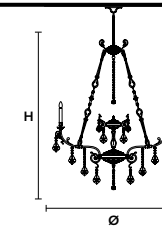

Standard chain for all chandeliers

ODESSA 18+9 175

Chandelier 

TECHNICAL INFORMATIONS

Ø 150 cm / 59.05"
 H 175 cm / 68.89"
 27×E12×40 W max
 (not included)

ODESSA 18 175

Chandelier 

TECHNICAL INFORMATIONS

Ø 150 cm / 59.05"
 H 175 cm / 68.89"
 18×E12×40 W max
 (not included)

ODESSA 12 155

Chandelier 

TECHNICAL INFORMATIONS

Ø 120 cm / 47.24"
 H 155 cm / 61.02"
 12×E12×40 W max
 (not included)

ODESSA 8 100

Chandelier 

TECHNICAL INFORMATIONS

Ø 90 cm / 35.43"
 H 100 cm / 39.37"
 8×E12×40 W max
 (not included)

ODESSA 6 65

Chandelier 

TECHNICAL INFORMATIONS

Ø 70 cm / 27.55"
 H 65 cm / 25.59"
 6×E12×40 W max
 (not included)

ODESSA 8 80

Chandelier 

TECHNICAL INFORMATIONS

Ø 90 cm / 35.43"
 H 80 cm / 31.49"
 8×E12×40 W max
 (not included)

ODESSA 12 95

Chandelier 

TECHNICAL INFORMATIONS

Ø 120 cm / 47.24"
 H 95 cm / 37.40"
 12×E12×40 W max
 (not included)