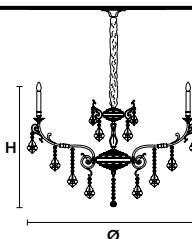

Standard chain for all chandeliers

ODESSA 18+9 175

Chandelier 

TECHNICAL INFORMATIONS

Ø 150 cm / 59.05"
 H 175 cm / 68.89"
 27×E12×40 W max
 (not included)

ODESSA 18 175

Chandelier 

TECHNICAL INFORMATIONS

TECHNICAL INFORMATIONS

Ø 90 cm / 35.43"
 H 100 cm / 39.37"
 8×E12×40 W max
 (not included)

ODESSA 6 65

Chandelier 

TECHNICAL INFORMATIONS

Ø 70 cm / 27.55"
 H 65 cm / 25.59"
 6×E12×40 W max
 (not included)

ODESSA 8 80

Chandelier 

TECHNICAL INFORMATIONS

Ø 90 cm / 35.43"
 H 80 cm / 31.49"
 8×E12×40 W max
 (not included)

ODESSA 12 95

Chandelier 

TECHNICAL INFORMATIONS

Ø 120 cm / 47.24"
 H 95 cm / 37.40"
 12×E12×40 W max
 (not included)

ODESSA 14 90

Chandelier 

TECHNICAL INFORMATIONS

Ø 150 cm / 59.05"
 H 90 cm / 35.43"
 14×E12×40 W max
 (not included)

ODESSA PL6 70

Ceiling

TECHNICAL INFORMATION

Ø 70 cm / 27.56"