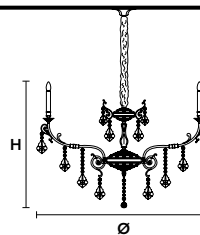

Standard chain for all chandeliers

ODESSA 18+9 175

Chandelier 

TECHNICAL INFORMATIONS

Ø 150 cm / 59.05"
 H 175 cm / 68.89"
 27×E12×40 W max
 (not included)

ODESSA 18 175

Chandelier 

TECHNICAL INFORMATIONS

Ø 150 cm / 59.05"
 H 175 cm / 68.89"
 18×E12×40 W max
 (not included)

ODESSA 12 155

Chandelier 

TECHNICAL INFORMATIONS

Ø 120 cm / 47.24"
 H 155 cm / 61.02"
 12×E12×40 W max
 (not included)

ODESSA 8 100

Chandelier 

TECHNICAL INFORMATIONS

Ø 90 cm / 35.43"
 H 100 cm / 39.37"
 8×E12×40 W max
 (not included)

ODESSA 6 65

Chandelier 

TECHNICAL INFORMATIONS

Ø 70 cm / 27.55"
 H 65 cm / 25.59"
 6×E12×40 W max
 (not included)

ODESSA 8 80

Chandelier 

TECHNICAL INFORMATIONS

Ø 90 cm / 35.43"
 H 80 cm / 31.49"
 8×E12×40 W max
 (not included)

ODESSA 12 95

Chandelier 

TECHNICAL INFORMATIONS

Ø 120 cm / 47.24"
 H 95 cm / 37.40"
 12×E12×40 W max
 (not included)