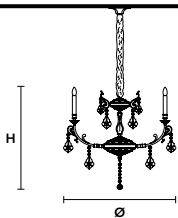

Standard chain for all chandeliers

ODESSA 18+9 175

Chandelier 

TECHNICAL INFORMATIONS

Ø 150 cm / 59.05"
 H 175 cm / 68.89"
 27×E12×40 W max
 (not included)

ODESSA 18 175

Chandelier 

TECHNICAL INFORMATIONS

Ø 150 cm / 59.05"
 H 175 cm / 68.89"
 18×E12×40 W max
 (not included)

ODESSA 12 155

Chandelier 

TECHNICAL INFORMATIONS

Ø 120 cm / 47.24"
 H 155 cm / 61.02"
 12×E12×40 W max
 (not included)

ODESSA 8 100

Chandelier 

TECHNICAL INFORMATIONS

Ø 90 cm / 35.43"
 H 100 cm / 39.37"
 8×E12×40 W max
 (not included)

ODESSA 6 65

Chandelier 

TECHNICAL INFORMATIONS

Ø 70 cm / 27.55"
 H 65 cm / 25.59"
 6×E12×40 W max
 (not included)

ODESSA 8 80