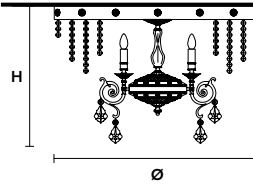

ODESSA PL8 90

Ceiling

TECHNICAL INFORMATION

Ø 90 cm / 35.43"

H 70 cm / 27.56"

8×E12×40 W max
(not included)