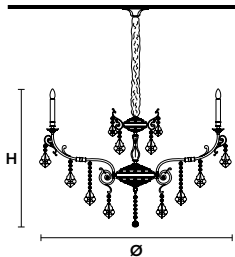

Standard chain for all chandeliers

ODESSA 18+9 175

Chandelier 

TECHNICAL INFORMATIONS

Ø 150 cm / 59.05"
 H 175 cm / 68.89"
 27×E12×40 W max
 (not included)

ODESSA 18 175

Chandelier 

TECHNICAL INFORMATIONS

TECHNICAL INFORMATIONS

Ø 90 cm / 35.43"
 H 100 cm / 39.37"
 8×E12×40 W max
 (not included)

ODESSA 6 65

Chandelier 

TECHNICAL INFORMATIONS

Ø 70 cm / 27.55"
 H 65 cm / 25.59"
 6×E12×40 W max
 (not included)

ODESSA 8 80

Chandelier 

TECHNICAL INFORMATIONS

Ø 90 cm / 35.43"
 H 80 cm / 31.49"
 8×E12×40 W max
 (not included)

ODESSA 12 95

Chandelier 

TECHNICAL INFORMATIONS

Ø 120 cm / 47.24"
 H 95 cm / 37.40"
 12×E12×40 W max
 (not included)

ODESSA 14 90

Chandelier 

TECHNICAL INFORMATIONS

Ø 150 cm / 59.05"
 H 90 cm / 35.43"
 14×E12×40 W max
 (not included)

ODESSA PL6 70

Ceiling

TECHNICAL INFORMATION

Ø 70 cm / 27.56"