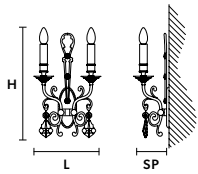

ODESSA 14 90

Chandelier 

TECHNICAL INFORMATIONS

Ø 150 cm / 59.05"
 H 90 cm / 35.43"
 14×E12×40 W max
 (not included)

ODESSA PL6 70

Ceiling

TECHNICAL INFORMATION

Ø 70 cm / 27.56"

H 70 cm / 27.56"

6×E12×40 W max
(not included)

ODESSA PL8 90

Ceiling

TECHNICAL INFORMATION

Ø 90 cm / 35.43"

H 70 cm / 27.56"

8×E12×40 W max
(not included)

ODESSA A2

Applique

TECHNICAL INFORMATION

L 27 cm / 10.63"

SP 14 cm / 5.51"

H 45 cm / 17.72"

2×E12×40 W max
(not included)

ODESSA A5

Applique

TECHNICAL INFORMATION

L 45 cm / 17.72"

SP 20 cm / 7.87"

H 50 cm / 19.69"

5×E12×40 W max
(not included)