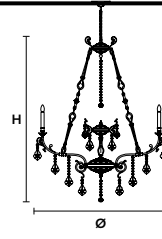

Standard chain for all chandeliers

ODESSA 18+9 175

Chandelier 

TECHNICAL INFORMATIONS

Ø 150 cm / 59.05"
 H 175 cm / 68.89"
 27×E12×40 W max
 (not included)

ODESSA 18 175

Chandelier 

TECHNICAL INFORMATIONS

Ø 150 cm / 59.05"
 H 175 cm / 68.89"
 18×E12×40 W max
 (not included)

ODESSA 12 155

Chandelier 

TECHNICAL INFORMATIONS

Ø 120 cm / 47.24"
 H 155 cm / 61.02"
 12×E12×40 W max
 (not included)

ODESSA 8 100

Chandelier 

TECHNICAL INFORMATIONS

Ø 90 cm / 35.43"
 H 100 cm / 39.37"
 8×E12×40 W max
 (not included)

ODESSA 6 65

Chandelier 

TECHNICAL INFORMATIONS

Ø 70 cm / 27.55"
 H 65 cm / 25.59"
 6×E12×40 W max
 (not included)

ODESSA 8 80

Applique

TECHNICAL INFORMATION

L 45 cm / 17.72"

SP 20 cm / 7.87"

H 50 cm / 19.69"

5×E12×40 W max
(not included)