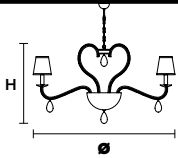

Chandelier

TECHNICAL INFORMATION		SHADE
Ø	115 cm / 45.28"	SHA-BD/14/IV
H	72 cm / 28.35"	SHA-BD/14/WH
12×E12×40W max (not included)		

NOBLESSE 8

Chandelier

TECHNICAL INFORMATION		SHADE
Ø	86 cm / 33.86"	SHA-BD/14/IV
H	62 cm / 24.41"	SHA-BD/14/WH
8×E12×40 W max (not included)		

NOBLESSE 6

Chandelier

TECHNICAL INFORMATION		SHADE
Ø	76 cm / 29.92"	SHA-BD/14/IV
H	62 cm / 24.41"	SHA-BD/14/WH
6×E12×40 W max (not included)		

NOBLESSE PL6

Ceiling

CE

TECHNICAL INFORMATION

Ø 62 cm / 24.41"
H 30 cm / 11.81"

6×E12×40 W max
(not included)

NOBLESSE A4

Applique

CE

TECHNICAL INFORMATION

L 50 cm / 19.69"
SP 24 cm / 9.45"
H 48 cm / 18.90"

4×E12×40 W max
 (not included)

SHADE