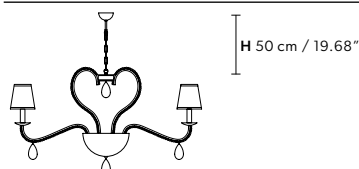

Standard chain for all chandeliers