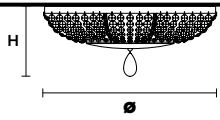

Chandelier

TECHNICAL INFORMATION		SHADE
Ø	115 cm / 45.28"	SHA-BD/14/IV
H	72 cm / 28.35"	SHA-BD/14/WH
12×E12×40W max (not included)		

NOBLESSE 8

Chandelier

TECHNICAL INFORMATION		SHADE
Ø	86 cm / 33.86"	SHA-BD/14/IV
H	62 cm / 24.41"	SHA-BD/14/WH
8×E12×40 W max (not included)		

NOBLESSE 6

Chandelier

TECHNICAL INFORMATION		SHADE
Ø	76 cm / 29.92"	SHA-BD/14/IV
H	62 cm / 24.41"	SHA-BD/14/WH
6×E12×40 W max (not included)		

NOBLESSE PL6

Ceiling

CE

TECHNICAL INFORMATION

Ø 62 cm / 24.41"
H 30 cm / 11.81"

6×E12×40 W max
(not included)

NOBLESSE A4

Applique

CE

TECHNICAL INFORMATION

L 50 cm / 19.69"
SP 24 cm / 9.45"
H 48 cm / 18.90"

4×E12×40 W max
 (not included)

SHADE