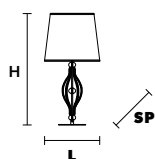

NOBLESSE 6

Chandelier

TECHNICAL INFORMATION		SHADE
Ø	76 cm / 29.92"	SHA-BD/14/IV
H	62 cm / 24.41"	SHA-BD/14/WH
6×E12×40 W max (not included)		

NOBLESSE PL6

Ceiling

CE

TECHNICAL INFORMATION

Ø 62 cm / 24.41"
H 30 cm / 11.81"

SHA-BD/14/IV
 SHA-BD/14/WH

NOBLESSE A2

Applique

CE

TECHNICAL INFORMATION

L 46 cm / 17.94"
SP 18 cm / 7.02"
H 40 cm / 15.60"

2×E12×40 W max
 (not included)

SHADE

SHA-BD/14/IV
 SHA-BD/14/WH

NOBLESSE TL1G

Table lamp

CE

TECHNICAL INFORMATION

Ø 40 cm / 15.75"
H 85 cm / 33.46"

1×E26×60 W max
 (not included)

SHADE