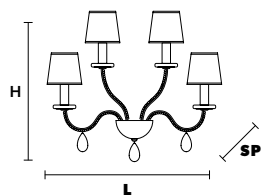

Chandelier

TECHNICAL INFORMATION		SHADE
Ø	115 cm / 45.28"	SHA-BD/14/IV
H	72 cm / 28.35"	SHA-BD/14/WH
12×E12×40W max (not included)		

NOBLESSE 8

Chandelier

TECHNICAL INFORMATION		SHADE
Ø	86 cm / 33.86"	SHA-BD/14/IV
H	62 cm / 24.41"	SHA-BD/14/WH
8×E12×40 W max (not included)		

NOBLESSE 6

Chandelier

TECHNICAL INFORMATION		SHADE
Ø	76 cm / 29.92"	SHA-BD/14/IV
H	62 cm / 24.41"	SHA-BD/14/WH
6×E12×40 W max (not included)		

NOBLESSE PL6

Ceiling

CE

TECHNICAL INFORMATION

Ø 62 cm / 24.41"
H 30 cm / 11.81"

6×E12×40 W max
(not included)

NOBLESSE A4

Applique

CE

TECHNICAL INFORMATION

L 50 cm / 19.69"
SP 24 cm / 9.45"
H 48 cm / 18.90"

4×E12×40 W max
 (not included)

SHADE

SHA-BD/14/IV
 SHA-BD/14/WH

NOBLESSE A2

Applique

CE

TECHNICAL INFORMATION

L 46 cm / 17.94"
SP 18 cm / 7.02"
H 40 cm / 15.60"

2×E12×40 W max
 (not included)

SHADE