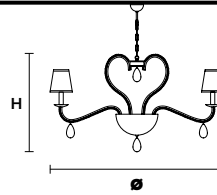

Chandelier

TECHNICAL INFORMATION		SHADE
Ø	115 cm / 45.28"	SHA-BD/14/IV
H	72 cm / 28.35"	SHA-BD/14/WH
12×E12×40W max (not included)		

NOBLESSE 8

Chandelier

TECHNICAL INFORMATION		SHADE
Ø	86 cm / 33.86"	SHA-BD/14/IV
H	62 cm / 24.41"	SHA-BD/14/WH
8×E12×40 W max (not included)		

NOBLESSE 6

Chandelier

TECHNICAL INFORMATION		SHADE
Ø	76 cm / 29.92"	SHA-BD/14/IV
H	62 cm / 24.41"	SHA-BD/14/WH
6×E12×40 W max (not included)		

NOBLESSE PL6

Ceiling

CE

TECHNICAL INFORMATION

Ø 62 cm / 24.41"
H 30 cm / 11.81"

6×E12×40 W max
(not included)

NOBLESSE A4

Applique

CE

TECHNICAL INFORMATION

L 50 cm / 19.69"
SP 24 cm / 9.45"
H 48 cm / 18.90"

4×E12×40 W max
 (not included)

SHADE