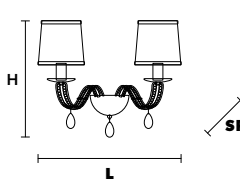

Chandelier

TECHNICAL INFORMATION		SHADE
Ø	115 cm / 45.28"	SHA-BD/14/IV
H	72 cm / 28.35"	SHA-BD/14/WH
12×E12×40W max (not included)		

NOBLESSE 8

Chandelier

TECHNICAL INFORMATION		SHADE
Ø	86 cm / 33.86"	SHA-BD/14/IV
H	62 cm / 24.41"	SHA-BD/14/WH
8×E12×40 W max (not included)		

NOBLESSE 6

Chandelier

TECHNICAL INFORMATION		SHADE
Ø	76 cm / 29.92"	SHA-BD/14/IV
H	62 cm / 24.41"	SHA-BD/14/WH
6×E12×40 W max (not included)		

NOBLESSE PL6

Ceiling

CE

TECHNICAL INFORMATION

Ø 62 cm / 24.41"
H 30 cm / 11.81"

6×E12×40 W max
(not included)

NOBLESSE A4

Applique

CE

TECHNICAL INFORMATION

L 50 cm / 19.69"
SP 24 cm / 9.45"
H 48 cm / 18.90"

4×E12×40 W max
 (not included)

SHADE

SHA-BD/14/IV
 SHA-BD/14/WH

NOBLESSE A2

Applique

CE

TECHNICAL INFORMATION

L 46 cm / 17.94"
SP 18 cm / 7.02"
H 40 cm / 15.60"

2×E12×40 W max
 (not included)

SHADE