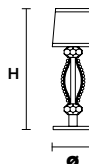

NOBLESSE 6

Chandelier

TECHNICAL INFORMATION		SHADE
Ø	76 cm / 29.92"	SHA-BD/14/IV
H	62 cm / 24.41"	SHA-BD/14/WH
6×E12×40 W max (not included)		

NOBLESSE PL6

Ceiling

CE

TECHNICAL INFORMATION

Ø 62 cm / 24.41"
H 30 cm / 11.81"

SHA-BD/14/IV
 SHA-BD/14/WH

NOBLESSE A2

Applique

CE

TECHNICAL INFORMATION

L 46 cm / 17.94"
SP 18 cm / 7.02"
H 40 cm / 15.60"

2×E12×40 W max
 (not included)

SHADE

SHA-BD/14/IV
 SHA-BD/14/WH

NOBLESSE TL1G

Table lamp

CE

TECHNICAL INFORMATION

Ø 40 cm / 15.75"
H 85 cm / 33.46"

1×E26×60 W max
 (not included)

SHADE

SHA-BD/40/IV
 SHA-BD/40/WH

NOBLESSE TL1P

Table lamp

CE

TECHNICAL INFORMATION

Ø 14 cm / 5.51"
H 38 cm / 14.96"

1×E12×40 W max
 (not included)

SHADE