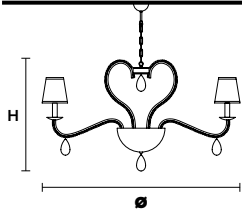

Family

Chandelier

Applique

Ceiling

Floor lamp

Table lamp

Standard chain for all chandeliers

NOBLESSE 12

Chandelier

TECHNICAL INFORMATION		SHADE
Ø	115 cm / 45.28"	SHA-BD/14/IV
H	72 cm / 28.35"	SHA-BD/14/WH
12×E12×40W max (not included)		

NOBLESSE 8

Chandelier

TECHNICAL INFORMATION		SHADE
Ø	86 cm / 33.86"	SHA-BD/14/IV
H	62 cm / 24.41"	SHA-BD/14/WH
8×E12×40 W max (not included)		

NOBLESSE 6

Chandelier

TECHNICAL INFORMATION		SHADE
Ø	76 cm / 29.92"	SHA-BD/14/IV
H	62 cm / 24.41"	SHA-BD/14/WH
6×E12×40 W max (not included)		

NOBLESSE PL6

Ceiling

CE

TECHNICAL INFORMATION

Ø 62 cm / 24.41"
H 30 cm / 11.81"

6×E12×40 W max
(not included)

NOBLESSE A4

Applique

CE

TECHNICAL INFORMATION

L 50 cm / 19.69"
SP 24 cm / 9.45"
H 48 cm / 18.90"

4×E12×40 W max
 (not included)

SHADE