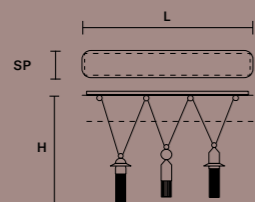

NAPPE C5 LN 175 

L 175 cm / 68.89"
 SP 20 cm / 7.87"
 H MAX 155 cm / 61.02"

INTEGRATED LED LIGHTING
 5 x 27 W CRI>90
 3000 K - 3440 NOMINAL LM

DIMM 0-10V

DIMM 0-10V

DIMM 0-10V

NAPPE C3 RD 40 

ø 40 cm / 15.74"
 H MAX 155 cm / 61.02"