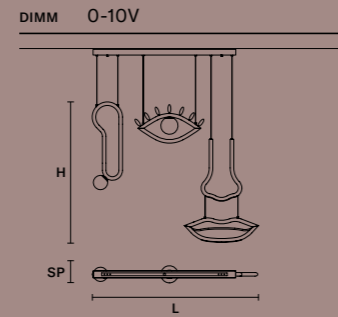

v87 Foundant Chocolate

Triplex Murano glass

VISIO S FULL		CE	UL
L	182 cm / 71.70"		
SP	12 cm / 4.70"		
H	99 cm / 39.00"		
INTEGRATED LED LIGHTING			
32,6 W CRI>90			
3000 K – 3673 NOMINAL LM			

VISIO S 1/2		CE	UL
L	117 cm / 46.10"		
SP	12 cm / 4.70"		
H	99 cm / 39.00"		
INTEGRATED LED LIGHTING			
21,6 W CRI>90			
3000 K – 2383 NOMINAL LM			

VISIO S M1		CE	UL
L	48 cm / 18.90"		
SP	12 cm / 4.70"		
H	27 cm / 10.60"		
INTEGRATED LED LIGHTING			
5,5 W CRI>90			
3000 K – 645 NOMINAL LM			

VISIO A M2 SX		CE	UL
L	22 cm / 8.70"		
H	64 cm / 25.20"		
SP	16 cm / 6.30"		
INTEGRATED LED LIGHTING			
5,5 W CRI>90			
3000 K – 645 NOMINAL LM			

VISIO A M2 DX		CE	UL
L	22 cm / 8.70"		
H	64 cm / 25.20"		
SP	16 cm / 6.30"		
INTEGRATED LED LIGHTING			
5,5 W CRI>90			
3000 K – 645 NOMINAL LM			

VISIO A M3		CE	UL
L	43.3 cm / 17.00"		
H	43 cm / 16.90"		
SP	12 cm / 4.70"		
INTEGRATED LED LIGHTING			
4,6 W CRI>90			
3000 K – 478 NOMINAL LM			