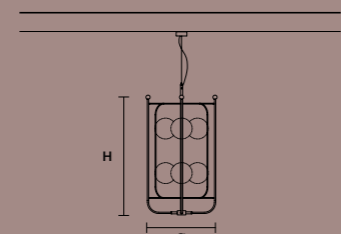

PAPILIO S3+3

ø 67 cm / 26.37"
H 126 cm / 49.60"

STANDARD LIGHTING
6×E12×40 W MAX (NOT INCL.)

PAPILIO A1 P

L 20 cm / 7.87"
SP 27 cm / 10.62"
H 48 cm / 18.89"

STANDARD LIGHTING
1×E12×40 W MAX (NOT INCL.)