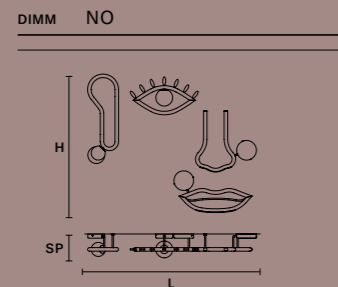

VISIO A SX		CE	UL
L	120 cm / 47.20"		
SP	17 cm / 6.70"		
H	99 cm / 39.00"		
INTEGRATED LED LIGHTING			
21,6 W CRI>90			
3000 K – 2383 NOMINAL LM