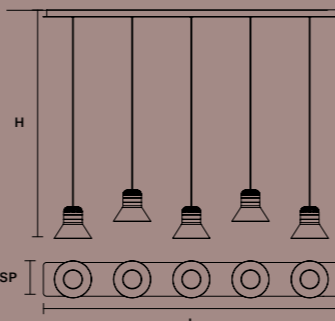

CORDEA C5 LN 175

L 175 cm / 68.90"
SP 22 cm / 8.70"
H MAX 170 cm / 67.00"

INTEGRATED LED LIGHTING
40 W CRI>90
3000 K – 6000 NOMINAL LM

DIMM 0-10V