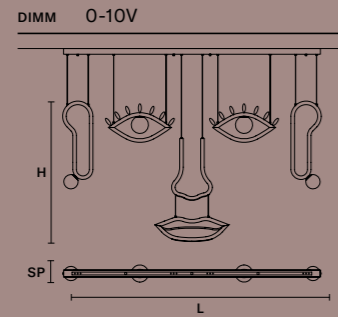

v87 Foundant Chocolate

Triplex Murano glass

VISIO S FULL		CE	UL
L	182 cm / 71.70"		
SP	12 cm / 4.70"		
H	99 cm / 39.00"		
INTEGRATED LED LIGHTING			
32,6 W CRI>90			
3000 K – 3673 NOMINAL LM			

VISIO S 1/2		CE	UL
L	117 cm / 46.10"		
SP	12 cm / 4.70"		
H	99 cm / 39.00"		
INTEGRATED LED LIGHTING			
21,6 W CRI>90			
3000 K – 2383 NOMINAL LM			

VISIO S M1		CE	UL
L	48 cm / 18.90"		
SP	12 cm / 4.70"		
H	27 cm / 10.60"		
INTEGRATED LED LIGHTING			
5,5 W CRI>90			
3000 K – 645 NOMINAL LM			

VISIO A M2 SX		CE	UL
L	22 cm / 8.70"		
H	64 cm / 25.20"		
SP	16 cm / 6.30"		
INTEGRATED LED LIGHTING			
5,5 W CRI>90			
3000 K – 645 NOMINAL LM			