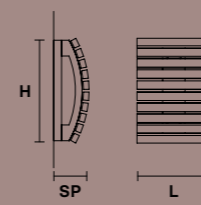

VEGAS A P VRT		CE	UL
L	28 cm / 11.02"		
SP	10 cm / 3.93"		
H	38 cm / 14.96"		
INTEGRATED LED LIGHTING			
	7 W CRI>95		
	3000 K - 927 NOMINAL LM		
DIMM	0-10V