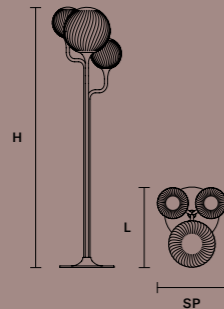

∅ 120 cm / 47.20"
H 63.5 cm / 25.00"
SP 80 cm / 31.50"

STANDARD LIGHTING
8×E12×40 W MAX (NOT INCL.)*

* BULB MAX Ø 37 mm L 70 mm

TEE PL8 OV 160

∅ 160 cm / 63.00"
H 63.5 cm / 25.00"
SP 107 cm / 42.10"

STANDARD LIGHTING
8×E12×40 W MAX (NOT INCL.)*

* BULB MAX Ø 37 mm L 70 mm

TEE A1 20		CE 
L	20 cm / 7.90"	
H	41 cm / 16.10"	
SP	26 cm / 10.20"	
STANDARD LIGHTING		
1×E12×40 W MAX (NOT INCL.)*		
* BULB MAX Ø 37 mm L 70 mm		

TEE TL1 20		CE 
ø	20 cm / 7.90"	
H	48 cm / 18.90"	
STANDARD LIGHTING		
1×E12×40 W MAX (NOT INCL.)*		
* BULB MAX Ø 37 mm L 70 mm		

TEE STL1		CE 
ø	30 cm / 11.80"	
H	160 cm / 63.00"	
STANDARD LIGHTING		
1×E26×60 W MAX (NOT INCL.)*		
* BULB MAX Ø 62 mm L 185 mm		

TEE STL3		CE 
L	52 cm / 20.50"	
H	170 cm / 66.90"	
SP	45 cm / 17.70"	
STANDARD LIGHTING		
2×E12×40 W MAX (NOT INCL.)* 1×E26×60 W MAX (NOT INCL.)**		
* BULB MAX Ø 37 mm L 70 mm ** BULB MAX Ø 62 mm L 185 mm		

TEE C3 RD 40		CE 
ø	44 cm / 17.30"	
H MAX	175 cm / 68.90"	
STANDARD LIGHTING		
3×E12×40 W MAX (NOT INCL.)*		
* BULB MAX Ø 37 mm L 70 mm		

TEE C5 RD 60		CE 
ø	62 cm / 24.40"	
H MAX	175 cm / 68.90"	
STANDARD LIGHTING		
5×E12×40 W MAX (NOT INCL.)*		
* BULB MAX Ø 37 mm L 70 mm		