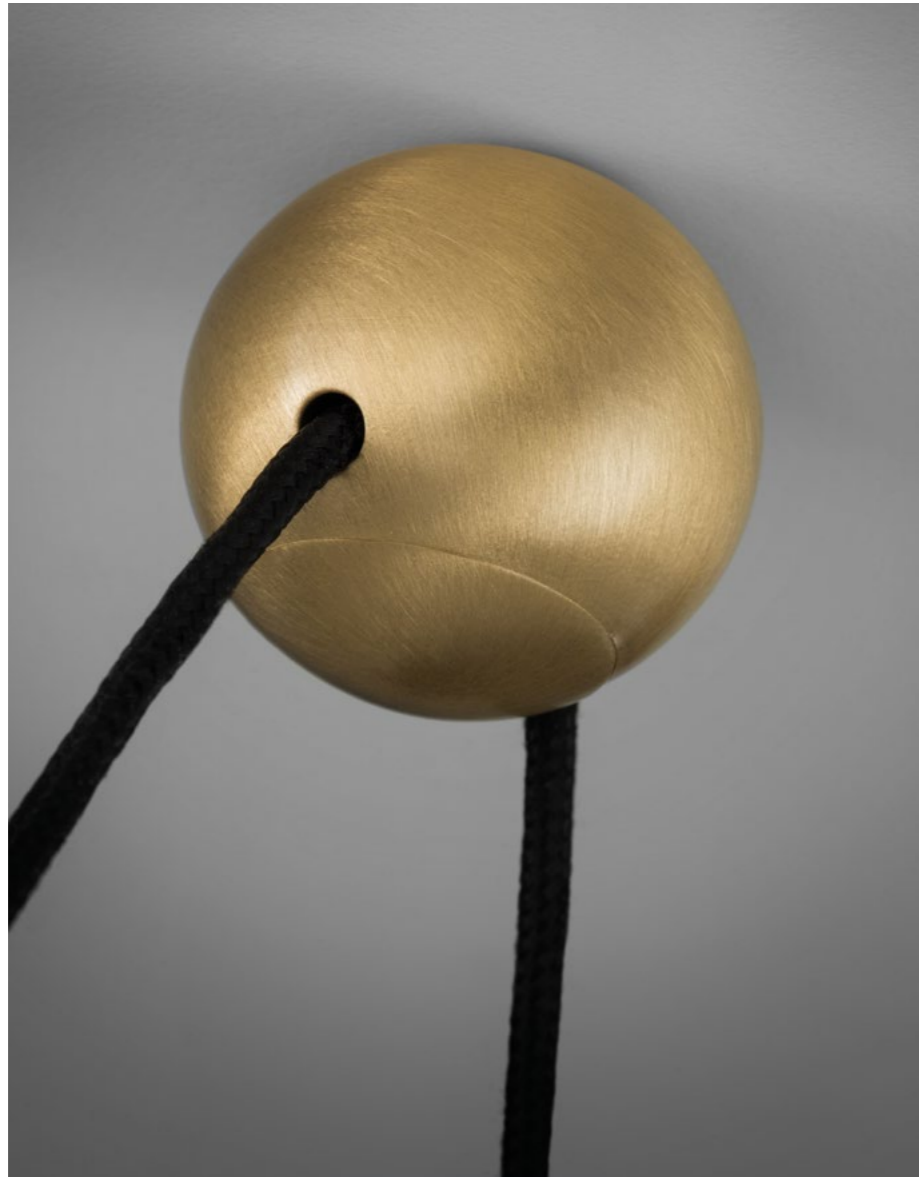

NAPPE C5

DESIGN BY
MARCO ZITO

SUSPENSION
APPLIQUE

NAPPE APP N4

NAPPE APP N2

NAPPE XL2
NAPPE XL1
NAPPE XL3

NAPPE XL1

Nappe