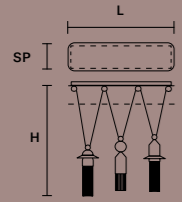

NAPPE C5 LN 175 

L 175 cm / 68.89"
 SP 20 cm / 7.87"
 H MAX 155 cm / 61.02"

INTEGRATED LED LIGHTING
 5 x 27 W CRI>90
 3000 K - 3440 NOMINAL LM

DIMM 0-10V

DIMM 0-10V

DIMM 0-10V

NAPPE C3 RD 40 

ø 40 cm / 15.74"
 H MAX 155 cm / 61.02"