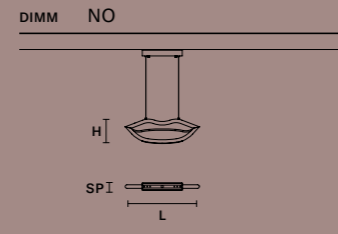

VISIO S M4		CE	UL
L	52 cm / 20.50"		
SP	5 cm / 2.00"		
H	18 cm / 7.10"		
INTEGRATED LED LIGHTING			
6 W CRI>90			
3000 K – 615 NOMINAL LM