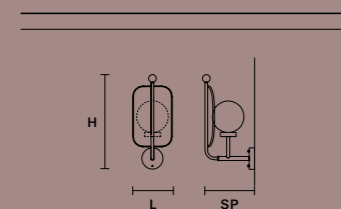

STANDARD LIGHTING
1×E12×40 W MAX (NOT INCL.)

PAPILIO A1 G

L 35 cm / 13.77"
SP 39 cm / 15.35"
H 68 cm / 26.77"

STANDARD LIGHTING
1×E12×40 W MAX (NOT INCL.)

*  : ONLY FOR THE US MARKET.

Timeo

This collection of lamps stands out for the interplay of geometries and regularity of the shapes. It takes its name from Plato's dialogue, the Timaeus, the basic text of cosmogony outlining the concept of Platonic solids.