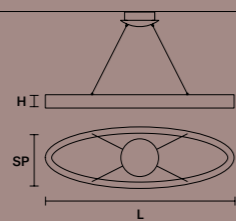

LIBE ROUND S60		CE	UL
ø	60 cm / 23.62"		
H	8.5 cm / 3.34"		
INTEGRATED LED LIGHTING			
	59 W CRI>90		
	3000 K – 5546 NOMINAL LM		
DIMM	0-10V		

LIBE ELLIPSE S120		CE	UL
L	120 cm / 47.24"		
SP	40 cm / 15.74"		
H	8.5 cm / 3.34"		
INTEGRATED LED LIGHTING			
	86.5 W CRI>90		
	3000 K – 8131 NOMINAL LM		
DIMM	0-10V