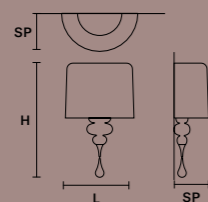

L 40 cm / 15.74"
SP 20 cm / 7.87"
H 70 cm / 27.56"

STANDARD LIGHTING
3×E26×60 W MAX (NOT INCL.)

EVA A1 M

L 30 cm / 11.81"
SP 15 cm / 5.90"
H 54 cm / 21.25"

STANDARD LIGHTING
1×E26×60 W MAX (NOT INCL.)

EVA A2