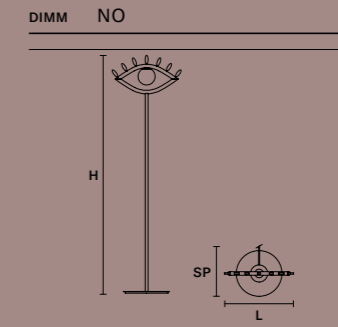

VISIO A M4		CE	UL
L	56 cm / 22.00"		
H	30 cm / 11.80"		
SP	12 cm / 4.70"		
INTEGRATED LED LIGHTING			
6 W CRI>90			
3000 K – 615 NOMINAL LM			

VISIO S M2		CE	UL
L	28 cm / 11.00"		
SP	10 cm / 3.90"		
H	61 cm / 24.00"		
INTEGRATED LED LIGHTING			
5,5 W CRI>90			
3000 K – 645 NOMINAL LM			

VISIO S M4		CE	UL
L	52 cm / 20.50"		
SP	5 cm / 2.00"		
H	18 cm / 7.10"		
INTEGRATED LED LIGHTING			
6 W CRI>90			
3000 K – 615 NOMINAL LM			

VISIO A FULL		CE	UL
L	182 cm / 71.70"		
SP	17 cm / 6.70"		
H	99 cm / 39.00"		
INTEGRATED LED LIGHTING			
32,6 W CRI>90			
3000 K – 3673 NOMINAL LM			

VISIO TL M1		CE	UL
L	48 cm / 18.90"		
H	70 cm / 27.60"		
SP	25.5 cm / 10.00"		
INTEGRATED LED LIGHTING			
5,5 W CRI>90			
3000 K – 645 NOMINAL LM			

VISIO TL M4		CE	UL
L	52 cm / 20.50"		
H	60 cm / 23.60"		
SP	25.5 cm / 10.00"		
INTEGRATED LED LIGHTING			
5,3 W CRI>90			
3000 K – 546 NOMINAL LM			

VISIO STL M1		CE	UL
L	48 cm / 18.90"		
H	166.5 cm / 65.60"		
SP	32 cm / 12.60"		
INTEGRATED LED LIGHTING			
5,5 W CRI>90			
3000 K – 645 NOMINAL LM			

VISIO STL M2		CE	UL
ø	32 cm / 12.60"		
H	166 cm / 65.40"		
INTEGRATED LED LIGHTING			
5,5 W CRI>90			
3000 K – 645 NOMINAL LM			