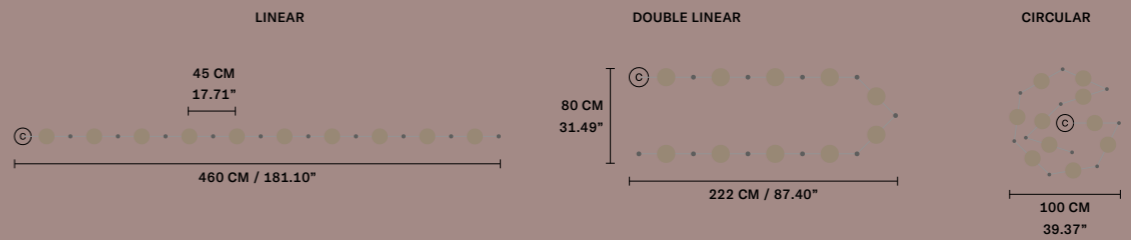

ø 80 cm / 31.49"
 H MAX 155 cm / 61.02"

INTEGRATED LED LIGHTING
 5 x 27 W CRI>90
 3000 K - 3440 NOMINAL LM

DIMM 0-10V

DIMM 0-10V

DIMM 0-10V

SUGGESTED CONFIGURATION FOR C3

SUGGESTED CONFIGURATION FOR C5

SUGGESTED CONFIGURATION FOR C10