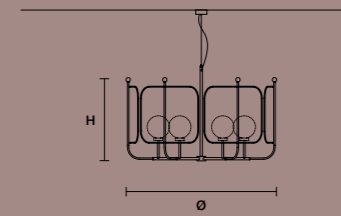

Papilio

Painted metal frame, white Murano triplex glass diffuser.

PAPILIO S6

ø 135 cm / 53.14"
H 86 cm / 33.85"

STANDARD LIGHTING
6×E12×40 W MAX (NOT INCL.)