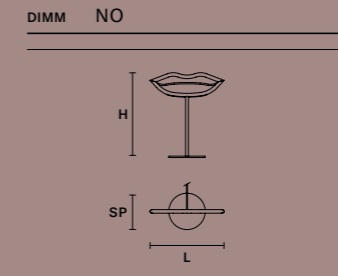

VISIO S M4		CE	UL
L	52 cm / 20.50"		
SP	5 cm / 2.00"		
H	18 cm / 7.10"		
INTEGRATED LED LIGHTING			
6 W CRI>90			
3000 K – 615 NOMINAL LM			

VISIO A FULL		CE	UL
L	182 cm / 71.70"		
SP	17 cm / 6.70"		
H	99 cm / 39.00"		
INTEGRATED LED LIGHTING			
32,6 W CRI>90			
3000 K – 3673 NOMINAL LM			

VISIO TL M1		CE	UL
L	48 cm / 18.90"		
H	70 cm / 27.60"		
SP	25.5 cm / 10.00"		
INTEGRATED LED LIGHTING			
5,5 W CRI>90			
3000 K – 645 NOMINAL LM			

VISIO TL M4		CE	UL
L	52 cm / 20.50"		
H	60 cm / 23.60"		
SP	25.5 cm / 10.00"		
INTEGRATED LED LIGHTING			
5,3 W CRI>90			
3000 K – 546 NOMINAL LM			

VISIO STL M1		CE	UL
L	48 cm / 18.90"		
H	166.5 cm / 65.60"		
SP	32 cm / 12.60"		
INTEGRATED LED LIGHTING			
5,5 W CRI>90			
3000 K – 645 NOMINAL LM			

VISIO STL M2		CE	UL
ø	32 cm / 12.60"		
H	166 cm / 65.40"		
INTEGRATED LED LIGHTING			
5,5 W CRI>90			
3000 K – 645 NOMINAL LM			