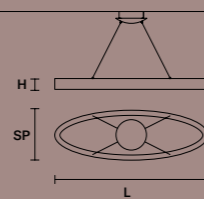

LIBE ELLIPSE S90		CE	UL
L	90 cm / 35.43"		
SP	30 cm / 11.81"		
H	8.5 cm / 3.34"		
INTEGRATED LED LIGHTING			
	62.5 W CRI>90		
	3000 K – 5875 NOMINAL LM		
DIMM	0-10V