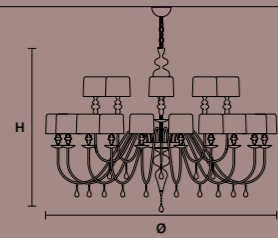

Eva

Lamp with resin and polyurethane frame. Aluminium lampshades.

EVA S20+10

ø 270 cm / 106.29"
H 200 cm / 78.74"

STANDARD LIGHTING
30×E26×60 W MAX (NOT INCL.)