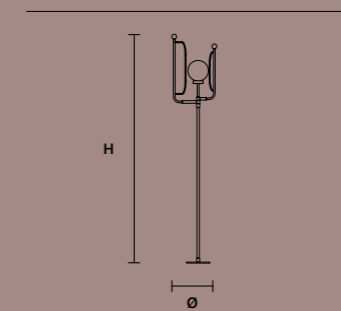

PAPILIO STL1

ø 35 cm / 13.77"
H 177 cm / 69.68"

STANDARD LIGHTING
1×E12×7 W MAX (NOT INCL.)