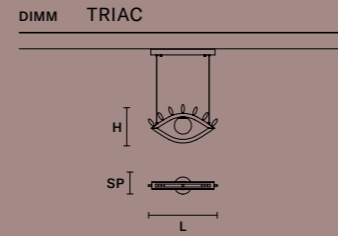

v87 Foundant Chocolate

Triplex Murano glass

VISIO S FULL		CE	UL
L	182 cm / 71.70"		
SP	12 cm / 4.70"		
H	99 cm / 39.00"		
INTEGRATED LED LIGHTING			
32,6 W CRI>90			
3000 K – 3673 NOMINAL LM			

VISIO S 1/2		CE	UL
L	117 cm / 46.10"		
SP	12 cm / 4.70"		
H	99 cm / 39.00"		
INTEGRATED LED LIGHTING			
21,6 W CRI>90			
3000 K – 2383 NOMINAL LM			

VISIO S M1		CE	UL
L	48 cm / 18.90"		
SP	12 cm / 4.70"		
H	27 cm / 10.60"		
INTEGRATED LED LIGHTING			
5,5 W CRI>90			
3000 K – 645 NOMINAL LM			

VISIO A M2 SX		CE	UL
L	22 cm / 8.70"		
H	64 cm / 25.20"		
SP	16 cm / 6.30"		
INTEGRATED LED LIGHTING			
5,5 W CRI>90			
3000 K – 645 NOMINAL LM			

VISIO A M2 DX		CE	UL
L	22 cm / 8.70"		
H	64 cm / 25.20"		
SP	16 cm / 6.30"		
INTEGRATED LED LIGHTING			
5,5 W CRI>90			
3000 K – 645 NOMINAL LM			

VISIO A M3		CE	UL
L	43.3 cm / 17.00"		
H	43 cm / 16.90"		
SP	12 cm / 4.70"		
INTEGRATED LED LIGHTING			
4,6 W CRI>90			
3000 K – 478 NOMINAL LM			