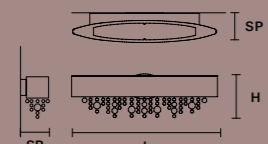

OLÀ A2 OV 70

L 70 cm / 27.56"
SP 15 cm / 5.90"
H 20 cm / 7.87"

STANDARD LIGHTING
2×E26×60 W MAX (NOT INCL.)

INTEGRATED LED LIGHTING

UP 11.7 W CRI>95
3000 K – 1390 NOMINAL LM
DOWN 19.5 W CRI>95
3000 K – 2300 NOMINAL LM
DIMM 0-10V