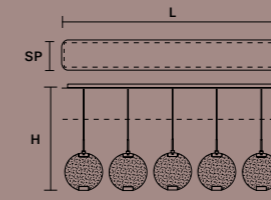

HORO C5 LN 175		CE	RoHS
L	175 cm / 68.89"		
SP	20 cm / 7.87"		
H MAX	155 cm / 61.02"		
INTEGRATED LED LIGHTING			
LED	72 W CRI>95		
	3000 K – 9270 NOMINAL LM		
DIMM	0-10V