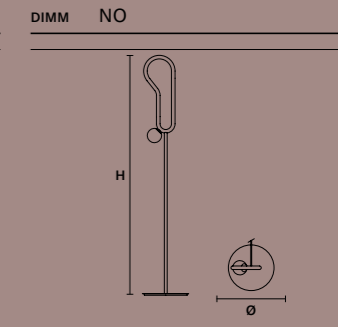

VISIO S M4		CE	UL
L	52 cm / 20.50"		
SP	5 cm / 2.00"		
H	18 cm / 7.10"		
INTEGRATED LED LIGHTING			
6 W CRI>90			
3000 K – 615 NOMINAL LM			

VISIO A FULL		CE	UL
L	182 cm / 71.70"		
SP	17 cm / 6.70"		
H	99 cm / 39.00"		
INTEGRATED LED LIGHTING			
32,6 W CRI>90			
3000 K – 3673 NOMINAL LM			

VISIO TL M1		CE	UL
L	48 cm / 18.90"		
H	70 cm / 27.60"		
SP	25.5 cm / 10.00"		
INTEGRATED LED LIGHTING			
5,5 W CRI>90			
3000 K – 645 NOMINAL LM			

VISIO TL M4		CE	UL
L	52 cm / 20.50"		
H	60 cm / 23.60"		
SP	25.5 cm / 10.00"		
INTEGRATED LED LIGHTING			
5,3 W CRI>90			
3000 K – 546 NOMINAL LM			

VISIO STL M1		CE	UL
L	48 cm / 18.90"		
H	166.5 cm / 65.60"		
SP	32 cm / 12.60"		
INTEGRATED LED LIGHTING			
5,5 W CRI>90			
3000 K – 645 NOMINAL LM			

VISIO STL M2		CE	UL
ø	32 cm / 12.60"		
H	166 cm / 65.40"		
INTEGRATED LED LIGHTING			
5,5 W CRI>90			
3000 K – 645 NOMINAL LM			