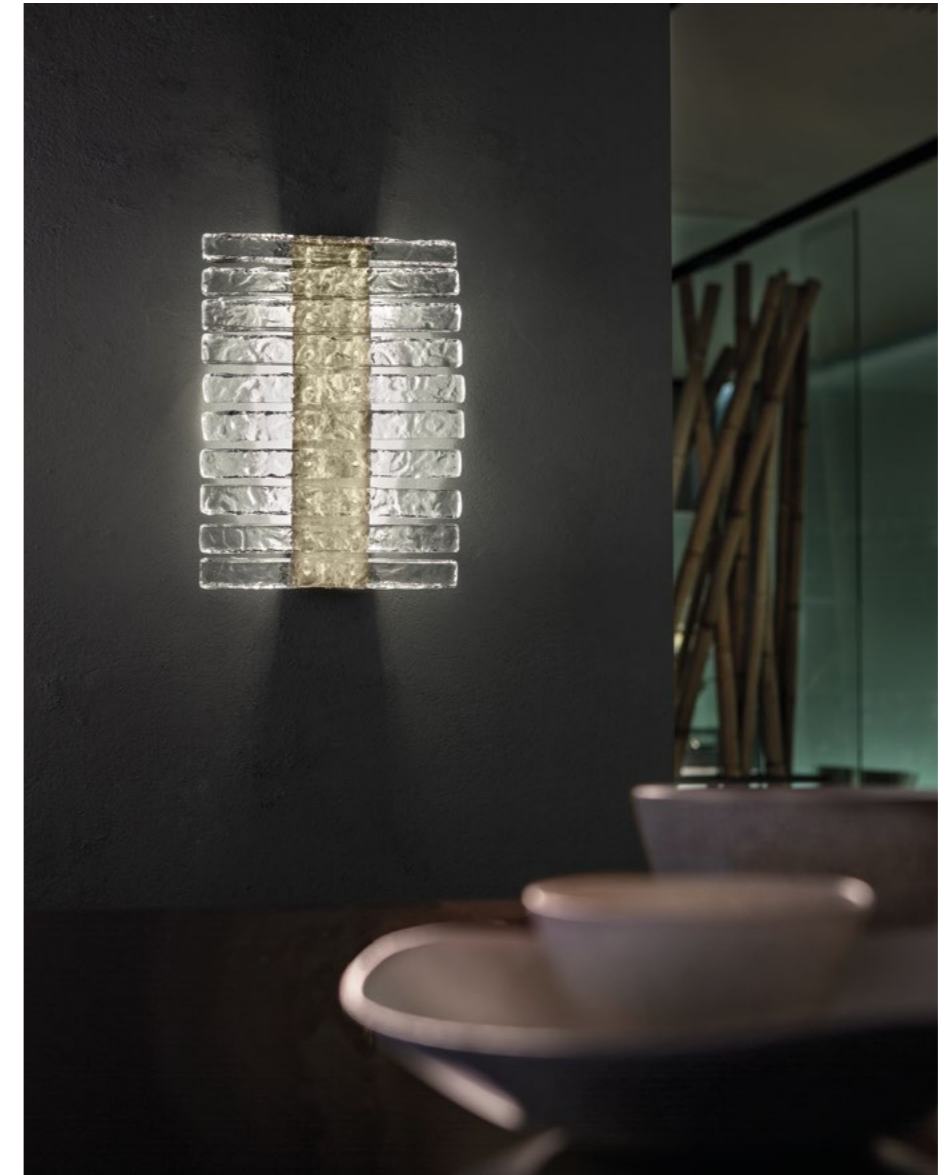

VEGAS A P VRT