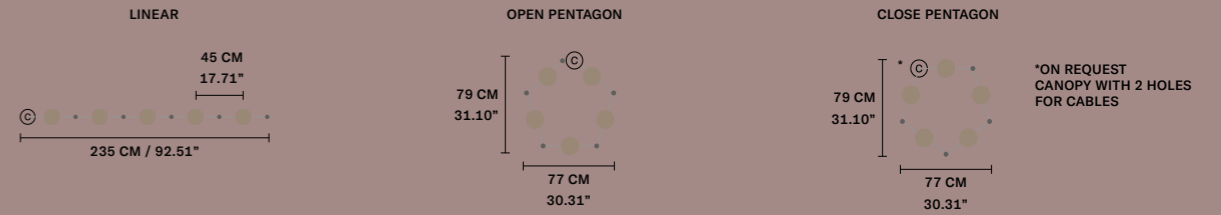

ø 80 cm / 31.49"
 H MAX 155 cm / 61.02"

INTEGRATED LED LIGHTING
 5 x 27 W CRI>90
 3000 K - 3440 NOMINAL LM

DIMM 0-10V

DIMM 0-10V

DIMM 0-10V

SUGGESTED CONFIGURATION FOR C3

SUGGESTED CONFIGURATION FOR C5

SUGGESTED CONFIGURATION FOR C10