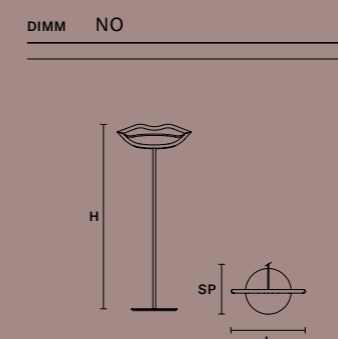

VISIO STL M4		CE	UL
L	52 cm / 20.50"		
H	129 cm / 50.80"		
SP	32 cm / 12.60"		
INTEGRATED LED LIGHTING			
5,3 W CRI>90			
3000 K – 546,6 NOMINAL LM