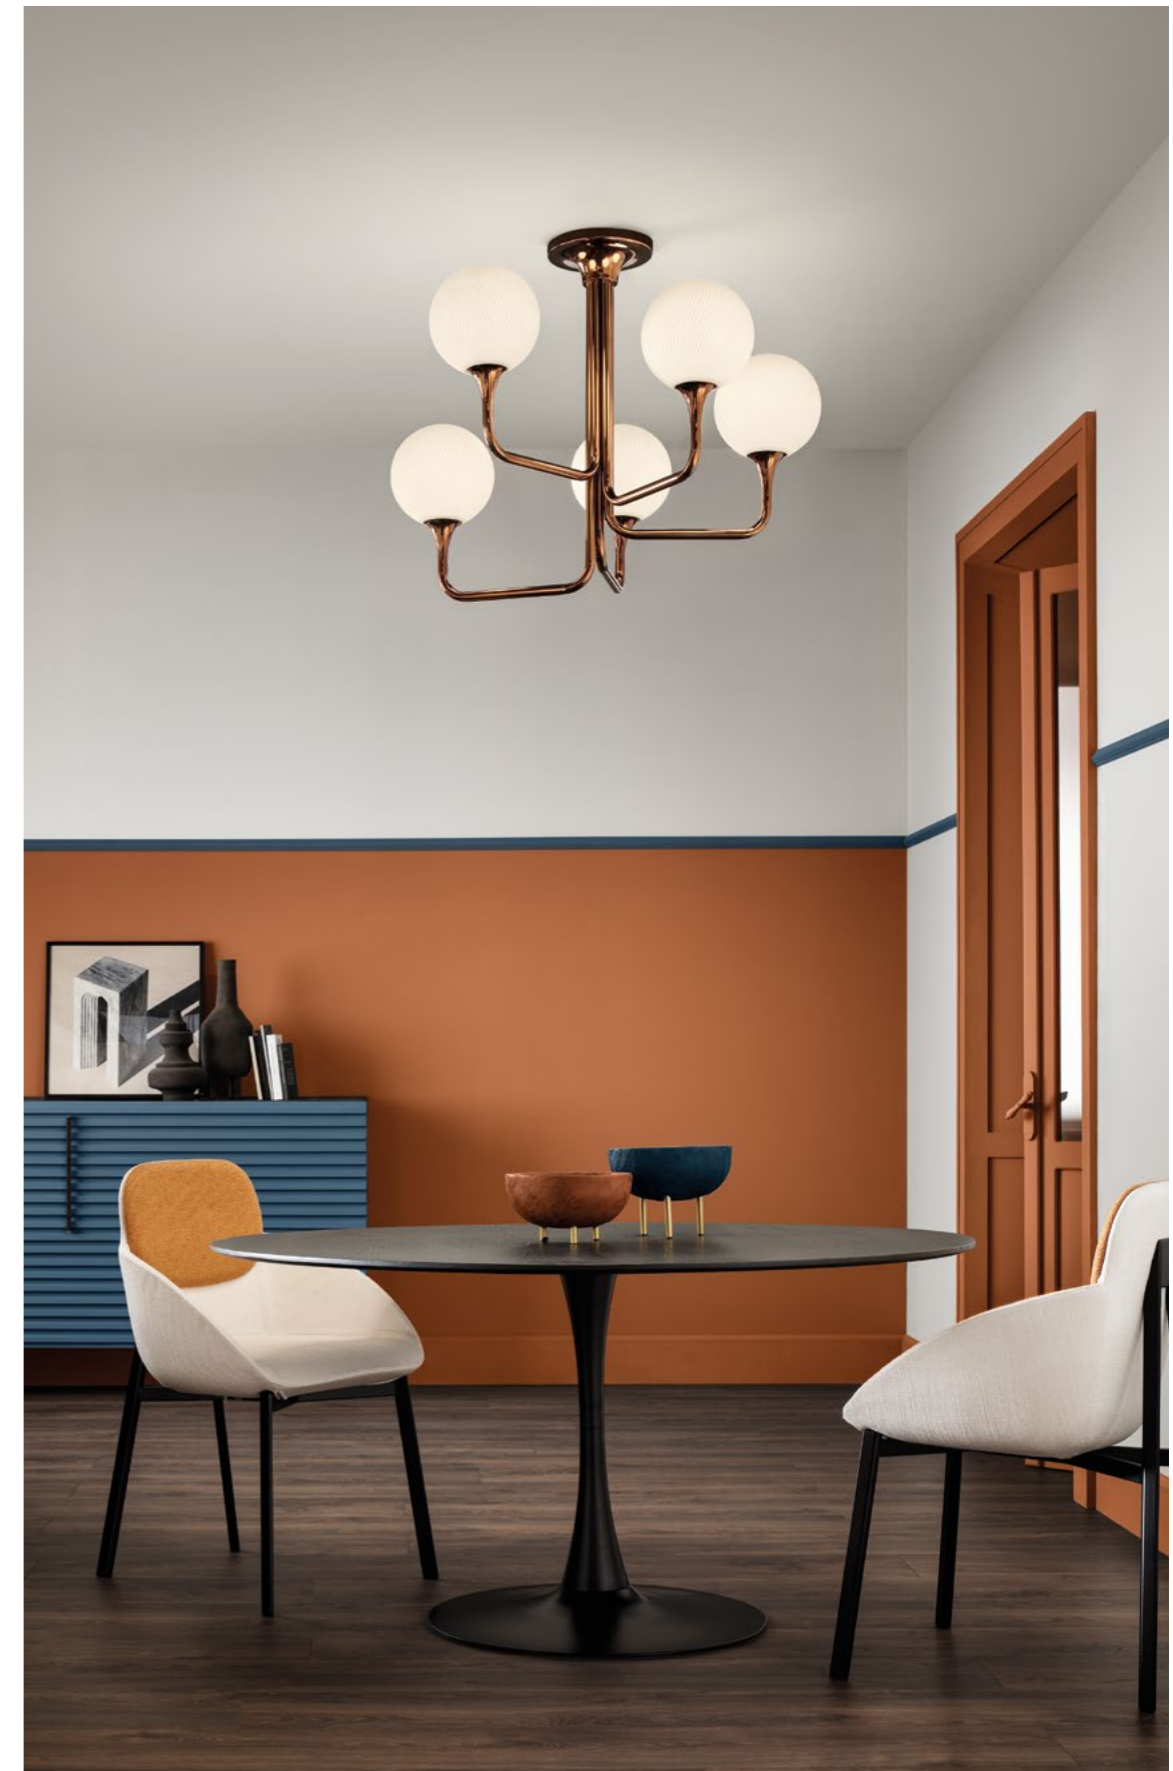

Tee

TEE PL5

Tee is an exploratory design exercise which balances rigour and elegance, aesthetically distinguished by its curved form. Light spheres are brought to life by contours that reflect the undulating nature of light, connected on organically shaped stems, reminiscent of the gracefulness of the calla lily flower.

DESIGN BY
VALERIO COMETTI
+V12DESIGN

SUSPENSION
CEILING
APPLIQUE
TABLE LAMP
FLOOR LAMP