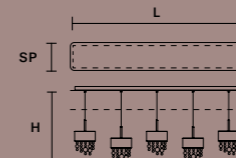

OLÀ C5 LN 125

L 125 cm / 49.21"
SP 20 cm / 7.87"
H MAX 180 cm / 70.86"

STANDARD LIGHTING
5×E12×40 W MAX (NOT INCL.)

INTEGRATED LED LIGHTING

DOWN 37.5 W CRI>90
3000 K – 5400 NOMINAL LM

DIMM 0-10V