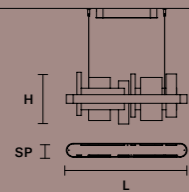

HONICÉ S70

L	70 cm / 27.55"
SP	8 cm / 3.14"
H	33 cm / 12.99"
INTEGRATED LED LIGHTING	
UP	7 W CRI>95 3000 K – 927 NOMINAL LM
DOWN	15 W CRI>95 3000 K – 2008 NOMINAL LM
DIMM	0-10V