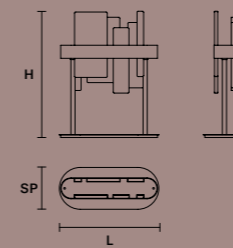

HONICÉ TL

L	38 cm / 15.00"
SP	16 cm / 6.30"
H	48 cm / 18.90"
INTEGRATED LED LIGHTING	
UP	6 W CRI>95 3000 K – 860 NOMINAL LM
DOWN	6 W CRI>95 3000 K – 860 NOMINAL LM
DIMM	OWN BUTTON