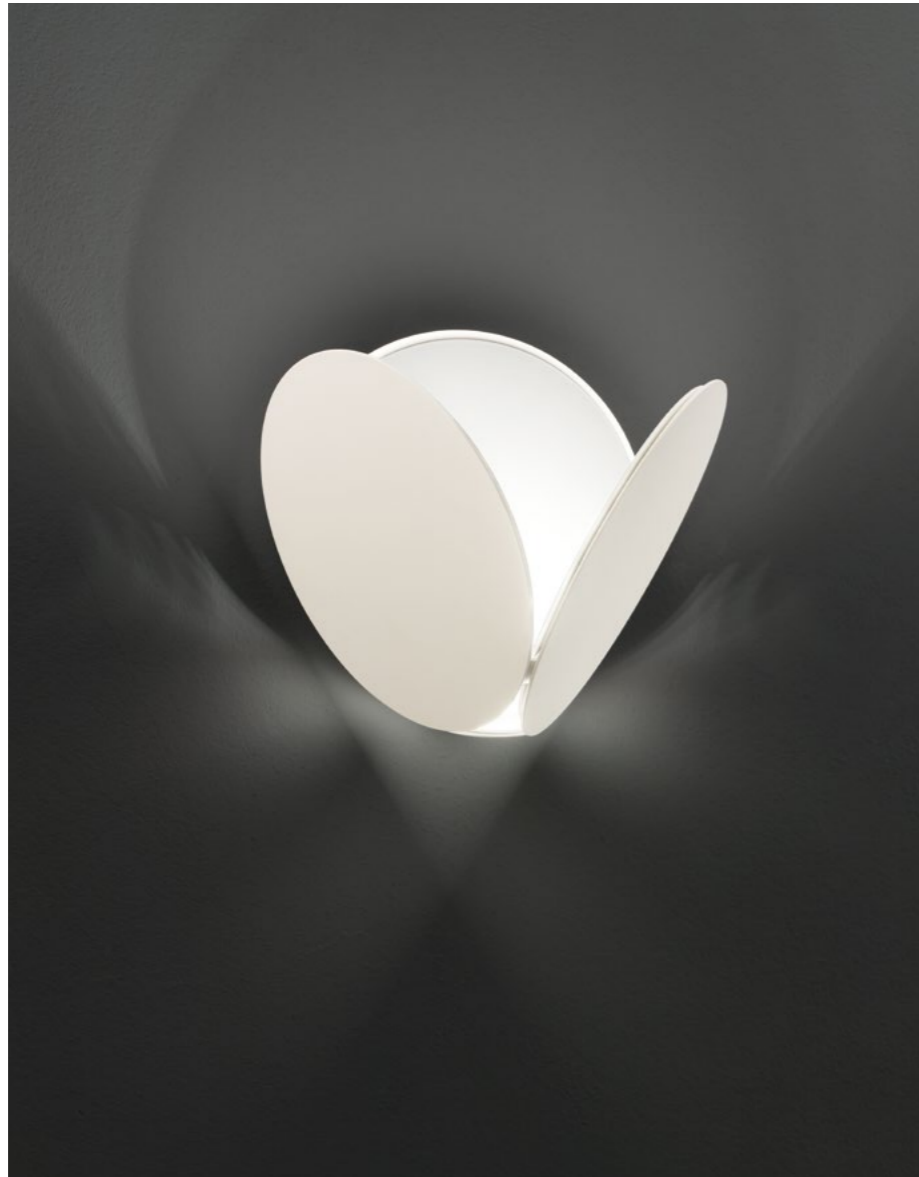

DESIGN BY
OMRI REVESZ

SUSPENSION
APPLIQUE
TABLE LAMP
FLOOR LAMP

TIMEO C3 LN 75

TIMEO TL

TIMEO A

TIMEO A

Timeo

Painted metal frame.
LED Lighting.