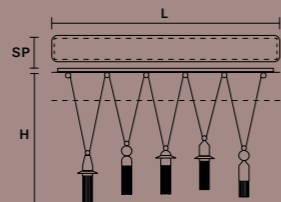

NAPPE C5 LN 175 

L 175 cm / 68.89"
 SP 20 cm / 7.87"
 H MAX 155 cm / 61.02"

INTEGRATED LED LIGHTING
 5 x 27 W CRI>90
 3000 K - 3440 NOMINAL LM

DIMM 0-10V

DIMM 0-10V

DIMM 0-10V

NAPPE C3 RD 40 

ø 40 cm / 15.74"
 H MAX 155 cm / 61.02"