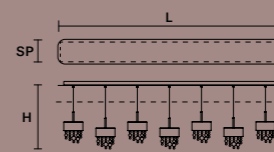

OLÀ C7 LN 175

L 175 cm / 68.89"
SP 20 cm / 7.87"
H MAX 180 cm / 70.86"

STANDARD LIGHTING
7×E12×40 W MAX (NOT INCL.)

INTEGRATED LED LIGHTING

DOWN 52.5 W CRI>90
3000 K – 7560 NOMINAL LM

DIMM 0-10V