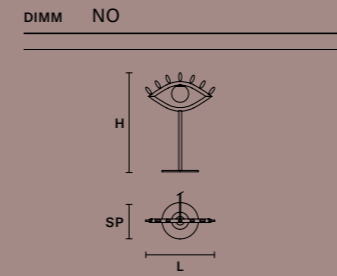

VISIO TL M1		CE	UL
L	48 cm / 18.90"		
H	70 cm / 27.60"		
SP	25.5 cm / 10.00"		
INTEGRATED LED LIGHTING			
5,5 W CRI>90			
3000 K – 645 NOMINAL LM