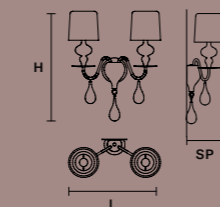

EVA A2

L 40 cm / 15.74"
SP 18 cm / 7.08"
H 55 cm / 21.65"

STANDARD LIGHTING
2×E12×40 W MAX (NOT INCL.)

* : ONLY FOR THE US MARKET.