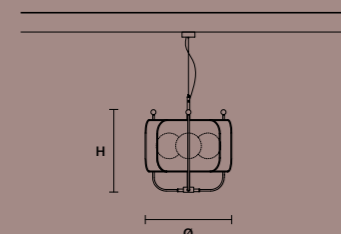

PAPILIO S3 P

ø 68 cm / 26.77"
H 76 cm / 29.92"

STANDARD LIGHTING
3×E12×40 W MAX (NOT INCL.)