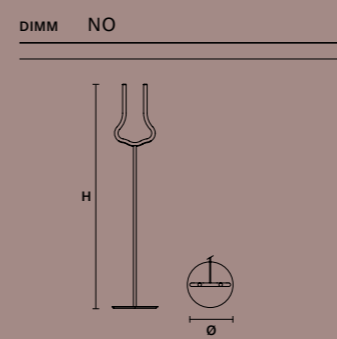

VISIO STL M1		CE	UL
L	48 cm / 18.90"		
H	166.5 cm / 65.60"		
SP	32 cm / 12.60"		
INTEGRATED LED LIGHTING			
5,5 W CRI>90			
3000 K – 645 NOMINAL LM			

VISIO STL M2		CE	UL
ø	32 cm / 12.60"		
H	166 cm / 65.40"		
INTEGRATED LED LIGHTING			
5,5 W CRI>90			
3000 K – 645 NOMINAL LM			

VISIO A SX		CE	UL
L	120 cm / 47.20"		
SP	17 cm / 6.70"		
H	99 cm / 39.00"		
INTEGRATED LED LIGHTING			
21,6 W CRI>90			
3000 K – 2383 NOMINAL LM			

VISIO A DX		CE	UL
L	120 cm / 47.20"		
SP	17 cm / 6.70"		
H	99 cm / 39.00"		
INTEGRATED LED LIGHTING			
21,6 W CRI>90			
3000 K – 2383 NOMINAL LM			

VISIO A M1		CE	UL
L	48 cm / 18.90"		
SP	17 cm / 6.70"		
H	27 cm / 10.60"		
INTEGRATED LED LIGHTING			
5,5 W CRI>90			
3000 K – 645 NOMINAL LM			

VISIO STL M3		CE	UL
ø	32 cm / 12.60"		
H	155 cm / 61.00"		
INTEGRATED LED LIGHTING			
4 W CRI>90			
3000 K – 410 NOMINAL LM			