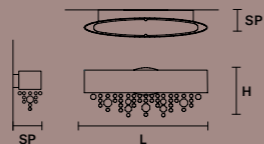

OLÀ A2 OV 50

L 50 cm / 19.68"
SP 12 cm / 4.72"
H 18 cm / 7.08"

STANDARD LIGHTING
2×E26×60 W MAX (NOT INCL.)

INTEGRATED LED LIGHTING

UP 5.2 W CRI>95
3000 K – 618 NOMINAL LM
DOWN 7.8 W CRI>95
3000 K – 930 NOMINAL LM
DIMM NO