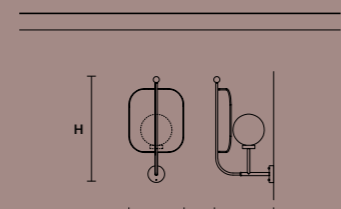

STANDARD LIGHTING
1×E12×40 W MAX (NOT INCL.)

PAPILIO A1 G

L 35 cm / 13.77"
SP 39 cm / 15.35"
H 68 cm / 26.77"

STANDARD LIGHTING
1×E12×40 W MAX (NOT INCL.)

*  : ONLY FOR THE US MARKET.

Timeo

This collection of lamps stands out for the interplay of geometries and regularity of the shapes. It takes its name from Plato's dialogue, the Timaeus, the basic text of cosmogony outlining the concept of Platonic solids.