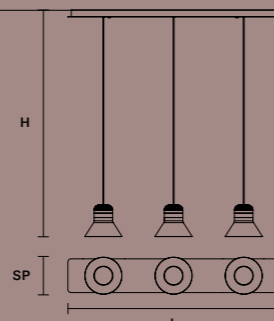

CORDEA C3 LN 125

L 125 cm / 49.20"
SP 22 cm / 8.70"
H MAX 170 cm / 67.00"

INTEGRATED LED LIGHTING
25,2 W CRI>90
3000 K – 3750 NOMINAL LM

DIMM 0-10V