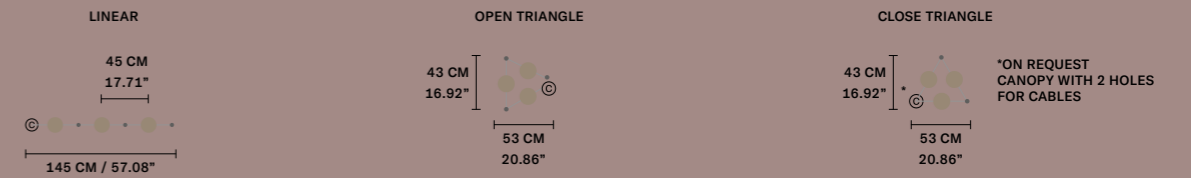

ø 80 cm / 31.49"
 H MAX 155 cm / 61.02"

INTEGRATED LED LIGHTING
 5 x 27 W CRI>90
 3000 K - 3440 NOMINAL LM

DIMM 0-10V

DIMM 0-10V

DIMM 0-10V

SUGGESTED CONFIGURATION FOR C3

SUGGESTED CONFIGURATION FOR C5

SUGGESTED CONFIGURATION FOR C10