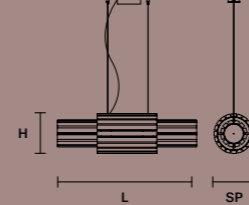

VEGAS BIL 90		CE	UL
L	94 cm / 37.00"		
SP	27 cm / 10.62"		
H	27 cm / 10.62"		
INTEGRATED LED LIGHTING			
	41 W CRI>95		
	3000 K - 5253 NOMINAL LM		
DIMM	0-10V