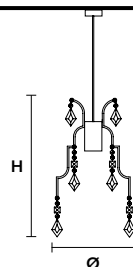

LIZZI S1

Suspension

CE

TECHNICAL INFORMATION

Ø 36 cm / 14.17"

H 53 cm / 20.86"

1×GU10×35W max
(not included)