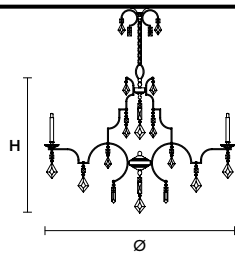

LIZZI 6+6

Chandelier

CE

TECHNICAL INFORMATION

Ø 105 cm / 41.34"

H 85 cm / 33.46"

12×G9×60 W max
(not included)