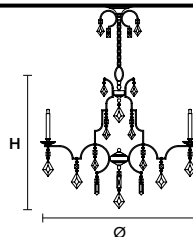

LIZZI 4+4

Chandelier

CE

TECHNICAL INFORMATION

Ø 90 cm / 35.43"

H 75 cm / 29.53"

8×G9×60 W max
(not included)