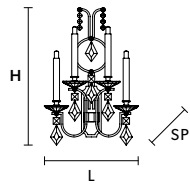

LIZZI A4

Applique

CE

TECHNICAL INFORMATION

L 32 cm / 12.60"

SP 20 cm / 7.87"

H 42 cm / 16.54"

4×G9×60 W max
(not included)