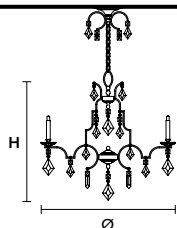

LIZZI 3+3

Chandelier

CE

TECHNICAL INFORMATION

Ø 75 cm / 29.53"

H 65 cm / 25.59"

6×G9×60 W max
(not included)