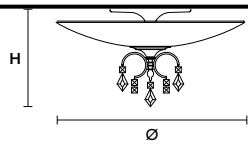

## TECHNICAL INFORMATION

Ø 75 cm / 29.53"

H 65 cm / 25.59"

6×G9×60 W max  
(not included)

## TECHNICAL INFORMATION

Ø 36 cm / 14.17"

H 53 cm / 20.86"

1×GU10×35W max  
(not included)

LIZZI PL5

Ceiling

TECHNICAL INFORMATION

Ø 70 cm / 27.56"

H 40 cm / 15.75"

5×E26×60 W max  
(not included)

LIZZI PL3

Ceiling

TECHNICAL INFORMATION

Ø 55 cm / 21.65"

H 40 cm / 15.75"

3×E26×60 W max  
(not included)