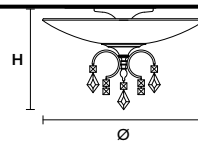

## TECHNICAL INFORMATION

Ø 75 cm / 29.53"

H 65 cm / 25.59"

6×G9×60 W max  
(not included)

## TECHNICAL INFORMATION

Ø 36 cm / 14.17"

H 53 cm / 20.86"

1×GU10×35W max  
(not included)

LIZZI PL5

Ceiling

TECHNICAL INFORMATION

Ø 70 cm / 27.56"

H 40 cm / 15.75"

5×E26×60 W max  
(not included)

LIZZI PL3

Ceiling

TECHNICAL INFORMATION

Ø 55 cm / 21.65"

H 40 cm / 15.75"

3×E26×60 W max  
(not included)