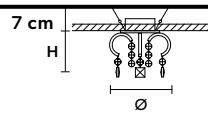

LIZZI SPOT

Spot

TECHNICAL INFORMATION

Ø 13 cm / 5.12"

H 12 cm / 4.72"

1×GU10×35 W max
(not included)