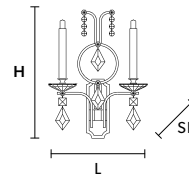

LIZZI A2

Applique

CE

TECHNICAL INFORMATION

L 35 cm / 10.25"

SP 13 cm / 5.51"

H 38 cm / 15"

2×G9×60 W max
(not included)