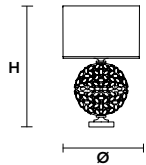

TECHNICAL INFORMATION	
Ø	55 cm / 21.65"
H	215 cm / 84.65"

SHADE	
	SAT/12/ECRU
	SAT/12/WH
	SAT/12/BK

6×E12×40 W max
(not included)

IMPERIAL TL1 G

Table lamp

CE *

TECHNICAL INFORMATION	
Ø	33 cm / 12.99"
H	50 cm / 19.68"

SHADE	
	SAT/33/ECRU
	SAT/33/WH
	SAT/33/BK

1×E26×60 W max
(not included)

IMPERIAL TL1 M

Table lamp

CE *

TECHNICAL INFORMATION	
Ø	23 cm / 9.05"
H	37 cm / 14.57"

SHADE	
	SAT/23/ECRU
	SAT/23/WH
	SAT/23/BK

1×E26×60 W max
(not included)

IMPERIAL TL1 P

Table lamp

CE *

TECHNICAL INFORMATION	
Ø	14 cm / 5.51"
H	26 cm / 10.23"

SHADE	
	SAT/14/ECRU
	SAT/14/WH
	SAT/14/BK

1×E12×40 W max
(not included)

* ETL only for US market.