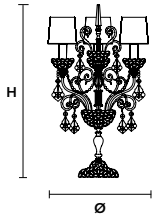

TECHNICAL INFORMATION

Ø 22 cm / 8.66"
 H 13 cm / 5.11"

 2×G9×40 W max
 (not included)

IMPERIAL A2

Applique

CE *

TECHNICAL INFORMATION	
L	50 cm / 19.69"
SP	18 cm / 7.09"
H	46 cm / 18.11"

SHADE	
	SAT/14/ECRU
	SAT/14/WH
	SAT/14/BK

2×E12×40 W max
(not included)

IMPERIAL A1

Applique

CE *

TECHNICAL INFORMATION	
L	14 cm / 5.51"
SP	17 cm / 6.69"
H	40 cm / 15.75"

SHADE	
	SAT/14/ECRU
	SAT/14/WH
	SAT/14/BK

1×E12×40 W max
(not included)

IMPERIAL TL3

Table lamp

CE *

TECHNICAL INFORMATION	
Ø	42 cm / 16.54"
H	76 cm / 29.92"

SHADE	
	SAT/14/ECRU
	SAT/14/WH
	SAT/14/BK

3×E12×40 W max
(not included)

IMPERIAL STL6

Floor lamp

CE *

TECHNICAL INFORMATION	
Ø	55 cm / 21.65"
H	215 cm / 84.65"

SHADE	
	SAT/12/ECRU
	SAT/12/WH
	SAT/12/BK

6×E12×40 W max
(not included)

IMPERIAL TL1 G

Table lamp

CE *

TECHNICAL INFORMATION	
Ø	33 cm / 12.99"
H	50 cm / 19.68"