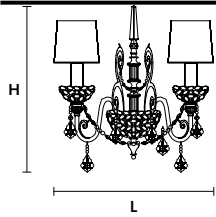

 12×E12×40 W max (not included)
 + 2 G9×40 W max (included)

IMPERIAL PL10+2

Ceiling

CE

TECHNICAL INFORMATION

Ø 60 cm / 23.62"
 H 35 cm / 13.78"

 10×E12×40 W max (not included)
 + 2 G9×40 W max (included)

IMPERIAL PL2 P

Ceiling

CE

TECHNICAL INFORMATION

Ø 17 cm / 6.69"
 H 10 cm / 3.93"

 2×G9×40 W max
 (not included)

IMPERIAL PL2 G

Ceiling

CE

TECHNICAL INFORMATION

Ø 22 cm / 8.66"
 H 13 cm / 5.11"

 2×G9×40 W max
 (not included)

IMPERIAL A2

Applique

CE *

TECHNICAL INFORMATION	
L	50 cm / 19.69"
SP	18 cm / 7.09"
H	46 cm / 18.11"

SHADE	
	SAT/14/ECRU
	SAT/14/WH
	SAT/14/BK

2×E12×40 W max
(not included)

IMPERIAL A1

Applique

CE *

TECHNICAL INFORMATION	
L	14 cm / 5.51"
SP	17 cm / 6.69"
H	40 cm / 15.75"

SHADE	
	SAT/14/ECRU
	SAT/14/WH
	SAT/14/BK

1×E12×40 W max
(not included)

IMPERIAL TL3