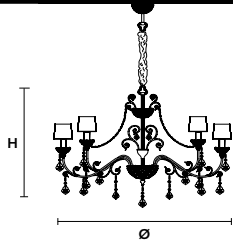

Chandelier

TECHNICAL INFORMATION

Ø 250 cm / 98.43"
H 200 cm / 78.74"

36×E12×40 W max
(not included)

SHADE

SAT/14/ECRU
SAT/14/WH
SAT/14/BK

IMPERIAL 16

Chandelier

TECHNICAL INFORMATION

Ø 140 cm / 55.12"
H 110 cm / 43.31"

16×E12×40 W max
(not included)

SHADE

SAT/14/ECRU
SAT/14/WH
SAT/14/BK

IMPERIAL 12

Chandelier

TECHNICAL INFORMATION

Ø 120 cm / 47.24"
H 90 cm / 35.43"

12×E12×40 W max
(not included)

SHADE

SAT/14/ECRU
SAT/14/WH
SAT/14/BK

IMPERIAL 8

Chandelier

TECHNICAL INFORMATION

Ø 90 cm / 35.43"
H 85 cm / 33.46"