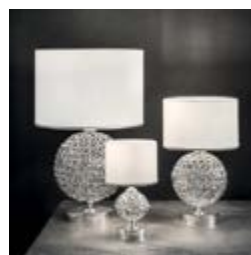

Chandelier

Ceiling

Applique

Table lamp

Floor lamp

Standard chain for all chandeliers

H 50 cm / 19.68"

IMPERIAL 16+16+4