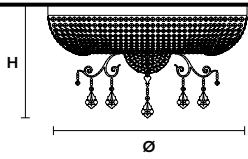

Ø 120 cm / 47.24"
H 90 cm / 35.43"

12×E12×40 W max
(not included)

SHADE

SAT/14/ECRU
SAT/14/WH
SAT/14/BK

IMPERIAL 8

Chandelier

TECHNICAL INFORMATION

Ø 90 cm / 35.43"
H 85 cm / 33.46"

8×E12×40 W max
(not included)

SHADE

SAT/14/ECRU
SAT/14/WH
SAT/14/BK

IMPERIAL PL12+2

Ceiling

CE

TECHNICAL INFORMATION

Ø 90 cm / 35.43"
 H 45 cm / 17.72"

 12×E12×40 W max (not included)
 + 2 G9×40 W max (included)

IMPERIAL PL10+2

Ceiling

CE

TECHNICAL INFORMATION

Ø 60 cm / 23.62"
 H 35 cm / 13.78"

 10×E12×40 W max (not included)
 + 2 G9×40 W max (included)

IMPERIAL PL2 P