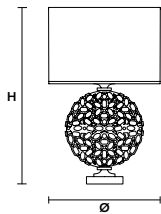

Table lamp

CE *

TECHNICAL INFORMATION	
Ø	42 cm / 16.54"
H	76 cm / 29.92"

SHADE	
	SAT/14/ECRU
	SAT/14/WH
	SAT/14/BK

3×E12×40 W max
(not included)

IMPERIAL STL6

Floor lamp

CE *

TECHNICAL INFORMATION	
Ø	55 cm / 21.65"
H	215 cm / 84.65"

SHADE	
	SAT/12/ECRU
	SAT/12/WH
	SAT/12/BK

6×E12×40 W max
(not included)

IMPERIAL TL1 G

Table lamp

CE *

TECHNICAL INFORMATION	
Ø	33 cm / 12.99"
H	50 cm / 19.68"

SHADE	
	SAT/33/ECRU
	SAT/33/WH
	SAT/33/BK

1×E26×60 W max
(not included)

IMPERIAL TL1 M

Table lamp

CE *

TECHNICAL INFORMATION	
Ø	23 cm / 9.05"
H	37 cm / 14.57"

SHADE	
	SAT/23/ECRU
	SAT/23/WH
	SAT/23/BK

1×E26×60 W max
(not included)

IMPERIAL TL1 P

Table lamp

CE *

TECHNICAL INFORMATION	
Ø	14 cm / 5.51"
H	26 cm / 10.23"

SHADE	
	SAT/14/ECRU
	SAT/14/WH
	SAT/14/BK

1×E12×40 W max
(not included)

* ETL only for US market.