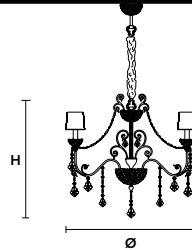

Chandelier

TECHNICAL INFORMATION

Ø 250 cm / 98.43"
H 200 cm / 78.74"

36×E12×40 W max
(not included)

SHADE

SAT/14/ECRU
SAT/14/WH
SAT/14/BK

IMPERIAL 16

Chandelier

TECHNICAL INFORMATION

Ø 140 cm / 55.12"
H 110 cm / 43.31"

16×E12×40 W max
(not included)

SHADE

SAT/14/ECRU
SAT/14/WH
SAT/14/BK

IMPERIAL 12

Chandelier

TECHNICAL INFORMATION

Ø 120 cm / 47.24"
H 90 cm / 35.43"

12×E12×40 W max
(not included)

SHADE

SAT/14/ECRU
SAT/14/WH
SAT/14/BK

IMPERIAL 8

Chandelier

TECHNICAL INFORMATION

Ø 90 cm / 35.43"
H 85 cm / 33.46"

8×E12×40 W max
(not included)

SHADE

SAT/14/ECRU
SAT/14/WH
SAT/14/BK

IMPERIAL PL12+2

Ceiling

CE

TECHNICAL INFORMATION

Ø 90 cm / 35.43"
 H 45 cm / 17.72"