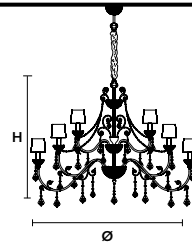

Chandelier

Ceiling

Applique

Table lamp

Floor lamp

Standard chain for all chandeliers

H 50 cm / 19.68"

IMPERIAL 16+16+4

Chandelier

TECHNICAL INFORMATION

Ø 250 cm / 98.43"
H 200 cm / 78.74"

36×E12×40 W max
(not included)

SHADE

SAT/14/ECRU
SAT/14/WH
SAT/14/BK

IMPERIAL 16

Chandelier

TECHNICAL INFORMATION

Ø 140 cm / 55.12"
H 110 cm / 43.31"

16×E12×40 W max
(not included)

SHADE

SAT/14/ECRU
SAT/14/WH
SAT/14/BK

IMPERIAL 12

Chandelier

TECHNICAL INFORMATION