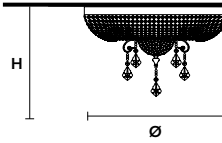

Ø 120 cm / 47.24"
H 90 cm / 35.43"

12×E12×40 W max
(not included)

SHADE

SAT/14/ECRU
SAT/14/WH
SAT/14/BK

IMPERIAL 8

Chandelier

TECHNICAL INFORMATION

Ø 90 cm / 35.43"
H 85 cm / 33.46"

8×E12×40 W max
(not included)

SHADE

SAT/14/ECRU
SAT/14/WH
SAT/14/BK

IMPERIAL PL12+2

Ceiling

CE

TECHNICAL INFORMATION

Ø 90 cm / 35.43"
 H 45 cm / 17.72"

 12×E12×40 W max (not included)
 + 2 G9×40 W max (included)

IMPERIAL PL10+2

Ceiling

CE

TECHNICAL INFORMATION

Ø 60 cm / 23.62"
 H 35 cm / 13.78"

 10×E12×40 W max (not included)
 + 2 G9×40 W max (included)

IMPERIAL PL2 P

Ceiling

CE

TECHNICAL INFORMATION

Ø 17 cm / 6.69"
 H 10 cm / 3.93"

 2×G9×40 W max
 (not included)

IMPERIAL PL2 G

Ceiling

CE