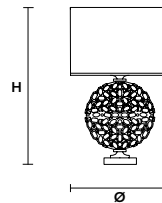

Table lamp

CE *

TECHNICAL INFORMATION	
Ø	42 cm / 16.54"
H	76 cm / 29.92"

SHADE	
	SAT/14/ECRU
	SAT/14/WH
	SAT/14/BK

3×E12×40 W max
(not included)

IMPERIAL STL6

Floor lamp

CE *

TECHNICAL INFORMATION	
Ø	55 cm / 21.65"
H	215 cm / 84.65"

SHADE	
	SAT/12/ECRU
	SAT/12/WH
	SAT/12/BK

6×E12×40 W max
(not included)

IMPERIAL TL1 G

Table lamp

CE *

TECHNICAL INFORMATION	
Ø	33 cm / 12.99"
H	50 cm / 19.68"

SHADE	
	SAT/33/ECRU
	SAT/33/WH
	SAT/33/BK

1×E26×60 W max
(not included)

IMPERIAL TL1 M

Table lamp

CE *

TECHNICAL INFORMATION	
Ø	23 cm / 9.05"
H	37 cm / 14.57"

SHADE	
	SAT/23/ECRU
	SAT/23/WH
	SAT/23/BK

1×E26×60 W max
(not included)

IMPERIAL TL1 P

Table lamp

CE *

TECHNICAL INFORMATION	
Ø	14 cm / 5.51"
H	26 cm / 10.23"

SHADE	
	SAT/14/ECRU
	SAT/14/WH
	SAT/14/BK

1×E12×40 W max
(not included)

* ETL only for US market.