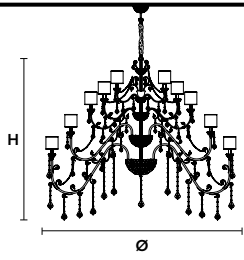

Chandelier

Ceiling

Applique

Table lamp

Floor lamp

Standard chain for all chandeliers

H 50 cm / 19.68"

IMPERIAL 16+16+4

Chandelier

TECHNICAL INFORMATION

Ø 250 cm / 98.43"
H 200 cm / 78.74"

36×E12×40 W max
(not included)

SHADE

SAT/14/ECRU
SAT/14/WH
SAT/14/BK

IMPERIAL 16

Chandelier

TECHNICAL INFORMATION

Ø 140 cm / 55.12"
H 110 cm / 43.31"

16×E12×40 W max
(not included)

SHADE

SAT/14/ECRU
SAT/14/WH
SAT/14/BK

IMPERIAL 12

Chandelier

TECHNICAL INFORMATION