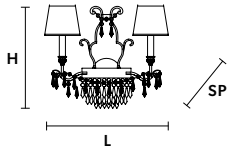

## Standard chain for all chandeliers

**GLASSÉ 8+4**

**Chandelier**

**TECHNICAL INFORMATION**

**Ø** 90 cm / 35.43"  
**H** 70 cm / 27.56"

8×E12×40 W max\*  
 (not included)

**SHADE**

DAM/14/IV

\* Candle shape  
 necessary for  
 lampshades

**GLASSÉ 6+3**

**Chandelier**

**TECHNICAL INFORMATION**

**Ø** 75 cm / 29.53"  
**H** 60 cm / 23.62"

6×E12×40 W max\*  
 (not included)

**SHADE**

DAM/14/IV

\* Candle shape  
 necessary for  
 lampshades

GLASSÉ PL8

Ceiling

CE

TECHNICAL INFORMATION

Ø 60 cm / 23.62"

H 30 cm / 11.81"

8xG9x40 W max  
(not included)

**GLASSÉ A2+1**

**Applique**

CE

TECHNICAL INFORMATION

**L** 40 cm / 15.75"  
**SP** 25 cm / 9.84"  
**H** 40 cm / 15.75"

2×E12×40 W max\*  
 (not included)

SHADE

DAM/14/IV