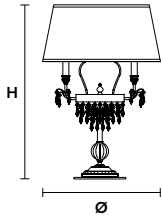

\* Candle shape  
 necessary for  
 lampshades

**GLASSÉ 6+3**

**Chandelier**

**TECHNICAL INFORMATION**

**Ø** 75 cm / 29.53"  
**H** 60 cm / 23.62"

6×E12×40 W max\*  
 (not included)

**SHADE**

DAM/14/IV

**GLASSÉ A2+1**

**Applique**

CE

TECHNICAL INFORMATION

**L** 40 cm / 15.75"  
**SP** 25 cm / 9.84"  
**H** 40 cm / 15.75"

2×E12×40 W max\*  
 (not included)

SHADE

DAM/14/IV

\* Candle shape  
 necessary for  
 lampshades

**GLASSÉ A4**

**Applique**

CE

TECHNICAL INFORMATION

**L** 50 cm / 19.69"  
**SP** 15 cm / 5.91"  
**H** 25 cm / 9.84"

2×E12×40 W max (not  
 included)

SHADE

DAM/IV

**GLASSÉ TL3**

**Table lamp**

CE \*

TECHNICAL INFORMATION

**Ø** 40 cm / 15.75"  
**H** 60 cm / 23.62"

3×E12×40 W max  
 (not included)

SHADE