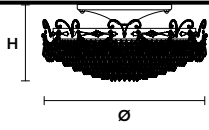

GLASSÉ PL8

Ceiling

CE

TECHNICAL INFORMATION

Ø 60 cm / 23.62"

H 30 cm / 11.81"

8xG9x40 W max
(not included)