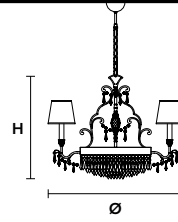

## Standard chain for all chandeliers

**GLASSÉ 8+4**

**Chandelier**

**TECHNICAL INFORMATION**

**Ø** 90 cm / 35.43"  
**H** 70 cm / 27.56"

8×E12×40 W max\*  
 (not included)

**SHADE**

DAM/14/IV

\* Candle shape  
 necessary for  
 lampshades

**GLASSÉ 6+3**

**Chandelier**

**TECHNICAL INFORMATION**

**Ø** 75 cm / 29.53"  
**H** 60 cm / 23.62"

6×E12×40 W max\*  
 (not included)

**SHADE**

DAM/14/IV

\* Candle shape  
 necessary for  
 lampshades

GLASSÉ PL8

Ceiling

CE

TECHNICAL INFORMATION

Ø 60 cm / 23.62"

H 30 cm / 11.81"

8xG9x40 W max  
(not included)