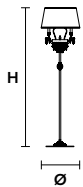

\* Candle shape  
 necessary for  
 lampshades

**GLASSÉ 6+3**

**Chandelier**

**TECHNICAL INFORMATION**

**Ø** 75 cm / 29.53"  
**H** 60 cm / 23.62"

6×E12×40 W max\*  
 (not included)

**SHADE**

DAM/14/IV

\* Candle shape  
 necessary for  
 lampshades

**GLASSÉ A4**

**Applique**

CE

TECHNICAL INFORMATION

**L** 50 cm / 19.69"  
**SP** 15 cm / 5.91"  
**H** 25 cm / 9.84"

2×E12×40 W max (not  
 included)

SHADE

DAM/IV

**GLASSÉ TL3**

**Table lamp**

CE \*

TECHNICAL INFORMATION

**Ø** 40 cm / 15.75"  
**H** 60 cm / 23.62"

3×E12×40 W max  
 (not included)

SHADE

DAM/IV

**GLASSÉ STL3**

**Floor lamp**

CE \*

TECHNICAL INFORMATION

**Ø** 40 cm / 15.75"  
**H** 170 cm / 66.93"

3×E12×40 W max (not  
 included)

SHADE