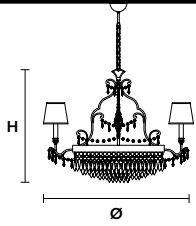

## Standard chain for all chandeliers

**GLASSÉ 8+4**

**Chandelier**

**TECHNICAL INFORMATION**

**Ø** 90 cm / 35.43"  
**H** 70 cm / 27.56"

8×E12×40 W max\*  
 (not included)

**SHADE**

DAM/14/IV

\* Candle shape  
 necessary for  
 lampshades

**GLASSÉ 6+3**

**Chandelier**

**TECHNICAL INFORMATION**

**Ø** 75 cm / 29.53"  
**H** 60 cm / 23.62"

6×E12×40 W max\*  
 (not included)

**SHADE**

DAM/14/IV