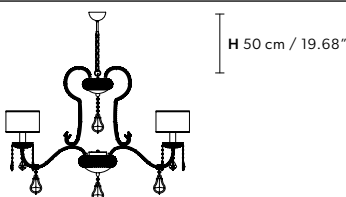

## Standard chain for all chandeliers

**GLASSÉ 8+4**

**Chandelier**

**TECHNICAL INFORMATION**

**Ø** 90 cm / 35.43"  
**H** 70 cm / 27.56"

8×E12×40 W max\*  
 (not included)

**SHADE**

DAM/14/IV

\* Candle shape  
 necessary for  
 lampshades

**GLASSÉ 6+3**

**Chandelier**

**TECHNICAL INFORMATION**

**Ø** 75 cm / 29.53"  
**H** 60 cm / 23.62"

6×E12×40 W max\*  
 (not included)

**SHADE**

DAM/14/IV

\* Candle shape  
 necessary for  
 lampshades

GLASSÉ PL8

Ceiling

CE

TECHNICAL INFORMATION

Ø 60 cm / 23.62"

H 30 cm / 11.81"

8xG9x40 W max  
(not included)

\* Candle shape  
 necessary for  
 lampshades

**GLASSÉ A4**

**Applique**

CE

TECHNICAL INFORMATION

**L** 50 cm / 19.69"  
**SP** 15 cm / 5.91"  
**H** 25 cm / 9.84"

2×E12×40 W max (not  
 included)

SHADE