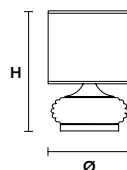

SHADE

SAT/17/ECRU
 SAT/17/WH

GALÁ PL3

Ceiling

CE

TECHNICAL INFORMATION

Ø 36 cm / 14.17"

H 12 cm / 4.72"

CE 

TECHNICAL INFORMATION		SHADE
Ø	38 cm / 14.97"	SAT/38/ECRU
H	45 cm / 17.71"	SAT/38/WH
1×E26×60 W max (not included)		

GALÁ TL1P 22

Table lamp

CE *

TECHNICAL INFORMATION		SHADE
Ø	17 cm / 6.69"	SAT/17/ECRU
H	22 cm / 8.66"	SAT/17/WH
1×E12×40 W max (not included)		