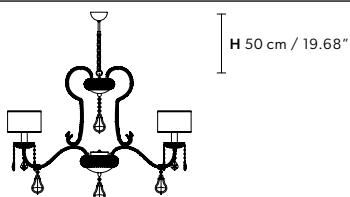

Table lamp

Standard chain for all chandeliers

GALÁ 16+4+3

Chandelier

TECHNICAL INFORMATIONS

Ø 160 cm / 62.99"
 H 115 cm / 45.28"
 16×E12×40 W max
 (not included)

SHADE

SAT/17/ECRU
 SAT/17/WH