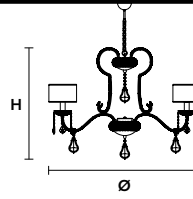

Table lamp

Standard chain for all chandeliers

GALÁ 16+4+3

Chandelier

TECHNICAL INFORMATIONS

Ø 160 cm / 62.99"
 H 115 cm / 45.28"
 16×E12×40 W max
 (not included)

SHADE

SAT/17/ECRU
 SAT/17/WH

TECHNICAL INFORMATIONS

Ø 97 cm / 38.19"
 H 67 cm / 26.38"
 8×E12×40 W max
 (not included)

SHADE

SAT/17/ECRU
 SAT/17/WH

GALÁ 6+2

Chandelier

TECHNICAL INFORMATIONS

Ø 77 cm / 30.31"
 H 55 cm / 21.65"
 6×E12×40 W max
 (not included)

SHADE

SAT/17/ECRU
 SAT/17/WH

GALÁ PL3

Ceiling

CE

TECHNICAL INFORMATION

Ø 36 cm / 14.17"

H 12 cm / 4.72"