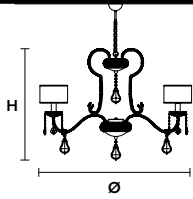

Table lamp

Standard chain for all chandeliers

GALÁ 16+4+3

Chandelier

TECHNICAL INFORMATIONS

Ø 160 cm / 62.99"
 H 115 cm / 45.28"
 16×E12×40 W max
 (not included)

SHADE

SAT/17/ECRU
 SAT/17/WH

GALÁ 12+3+2

Chandelier

TECHNICAL INFORMATIONS

Ø 116 cm / 45.67"
 H 76 cm / 29.92"
 12×E12×40 W max
 (not included)

SHADE

SAT/17/ECRU
 SAT/17/WH

GALÁ 8+2

Chandelier

TECHNICAL INFORMATIONS

Ø 97 cm / 38.19"
 H 67 cm / 26.38"
 8×E12×40 W max
 (not included)

SHADE

SAT/17/ECRU
 SAT/17/WH

GALÁ 6+2

Chandelier

TECHNICAL INFORMATIONS

Ø 77 cm / 30.31"
 H 55 cm / 21.65"
 6×E12×40 W max
 (not included)

SHADE

SAT/17/ECRU
 SAT/17/WH

GALÁ PL3

Ceiling

CE

TECHNICAL INFORMATION

Ø 36 cm / 14.17"

H 12 cm / 4.72"