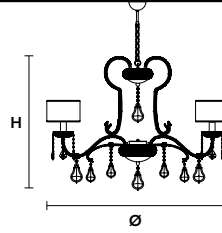

Table lamp

Standard chain for all chandeliers

GALÁ 16+4+3

Chandelier

TECHNICAL INFORMATIONS

Ø 160 cm / 62.99"
 H 115 cm / 45.28"
 16×E12×40 W max
 (not included)

SHADE

SAT/17/ECRU
 SAT/17/WH

GALÁ 12+3+2

Chandelier

TECHNICAL INFORMATIONS

Ø 116 cm / 45.67"
 H 76 cm / 29.92"
 12×E12×40 W max
 (not included)

SHADE

SAT/17/ECRU
 SAT/17/WH

GALÁ 8+2

Chandelier

TECHNICAL INFORMATIONS

Ø 97 cm / 38.19"
 H 67 cm / 26.38"
 8×E12×40 W max
 (not included)

SHADE

SAT/17/ECRU
 SAT/17/WH

GALÁ 6+2

Chandelier

TECHNICAL INFORMATIONS

Ø 77 cm / 30.31"
 H 55 cm / 21.65"
 6×E12×40 W max
 (not included)

CE 

TECHNICAL INFORMATION		SHADE
Ø	38 cm / 14.97"	SAT/38/ECRU
H	45 cm / 17.71"	SAT/38/WH
1×E26×60 W max (not included)		

GALÁ TL1P 22

Table lamp

CE *

TECHNICAL INFORMATION		SHADE
Ø	17 cm / 6.69"	SAT/17/ECRU
H	22 cm / 8.66"	SAT/17/WH
1×E12×40 W max (not included)		