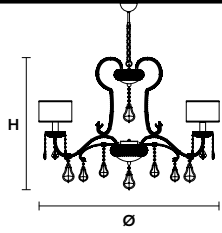

Table lamp

Standard chain for all chandeliers

GALÁ 16+4+3

Chandelier

TECHNICAL INFORMATIONS

Ø 160 cm / 62.99"
 H 115 cm / 45.28"
 16×E12×40 W max
 (not included)

SHADE

SAT/17/ECRU
 SAT/17/WH

TECHNICAL INFORMATIONS

Ø 97 cm / 38.19"
 H 67 cm / 26.38"
 8×E12×40 W max
 (not included)

SHADE

SAT/17/ECRU
 SAT/17/WH

GALÁ 6+2

Chandelier

TECHNICAL INFORMATIONS

Ø 77 cm / 30.31"
 H 55 cm / 21.65"
 6×E12×40 W max
 (not included)

CE 

TECHNICAL INFORMATION		SHADE
Ø	38 cm / 14.97"	SAT/38/ECRU
H	45 cm / 17.71"	SAT/38/WH
1×E26×60 W max (not included)		

GALÁ TL1P 22

Table lamp

CE *

TECHNICAL INFORMATION		SHADE
Ø	17 cm / 6.69"	SAT/17/ECRU
H	22 cm / 8.66"	SAT/17/WH
1×E12×40 W max (not included)		