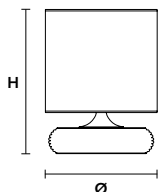

TECHNICAL INFORMATIONS

Ø 97 cm / 38.19"
 H 67 cm / 26.38"
 8×E12×40 W max
 (not included)

SHADE

SAT/17/ECRU
 SAT/17/WH

GALÁ 6+2

Chandelier

TECHNICAL INFORMATIONS

Ø 77 cm / 30.31"
 H 55 cm / 21.65"
 6×E12×40 W max
 (not included)

SHADE

SAT/17/ECRU
 SAT/17/WH

GALÁ PL3

Ceiling

CE

TECHNICAL INFORMATION

Ø 36 cm / 14.17"

H 12 cm / 4.72"

3×E12×40 W max

(not included)

GALÁ A2

Applique

CE 

TECHNICAL INFORMATION		SHADE
L	35 cm / 13.77"	SAT/12/ECRU
SP	18 cm / 7.08"	SAT/12/WH
H	35 cm / 13.77"	
2×E12×40 W max (not included)		

GALÁ TL1G 45

Table lamp

CE 

TECHNICAL INFORMATION		SHADE
Ø	38 cm / 14.97"	SAT/38/ECRU
H	45 cm / 17.71"	SAT/38/WH
1×E26×60 W max (not included)		

GALÁ TL1P 22

Table lamp

CE *

TECHNICAL INFORMATION		SHADE
Ø	17 cm / 6.69"	SAT/17/ECRU
H	22 cm / 8.66"	SAT/17/WH
1×E12×40 W max (not included)		