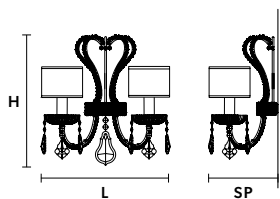

TECHNICAL INFORMATIONS

Ø 97 cm / 38.19"
 H 67 cm / 26.38"
 8×E12×40 W max
 (not included)

SHADE

SAT/17/ECRU
 SAT/17/WH

GALÁ 6+2

Chandelier

TECHNICAL INFORMATIONS

Ø 77 cm / 30.31"
 H 55 cm / 21.65"
 6×E12×40 W max
 (not included)

SHADE

SAT/17/ECRU
 SAT/17/WH

GALÁ PL3

Ceiling

CE

TECHNICAL INFORMATION

Ø 36 cm / 14.17"

H 12 cm / 4.72"

3×E12×40 W max

(not included)

GALÁ A2

Applique

CE 

TECHNICAL INFORMATION		SHADE
L	35 cm / 13.77"	SAT/12/ECRU
SP	18 cm / 7.08"	SAT/12/WH
H	35 cm / 13.77"	
2×E12×40 W max (not included)		

GALÁ TL1G 45

Table lamp

CE 

TECHNICAL INFORMATION		SHADE
Ø	38 cm / 14.97"	SAT/38/ECRU
H	45 cm / 17.71"	SAT/38/WH
1×E26×60 W max (not included)		

GALÁ TL1P 22

Table lamp

CE *

TECHNICAL INFORMATION		SHADE
Ø	17 cm / 6.69"	SAT/17/ECRU
H	22 cm / 8.66"	SAT/17/WH
1×E12×40 W max (not included)		