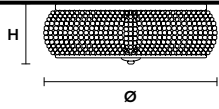

TECHNICAL INFORMATIONS

Ø 97 cm / 38.19"
 H 67 cm / 26.38"
 8×E12×40 W max
 (not included)

SHADE

SAT/17/ECRU
 SAT/17/WH

GALÁ 6+2

Chandelier

TECHNICAL INFORMATIONS

Ø 77 cm / 30.31"
 H 55 cm / 21.65"
 6×E12×40 W max
 (not included)

SHADE

SAT/17/ECRU
 SAT/17/WH

GALÁ PL3

Ceiling

CE

TECHNICAL INFORMATION

Ø 36 cm / 14.17"

H 12 cm / 4.72"