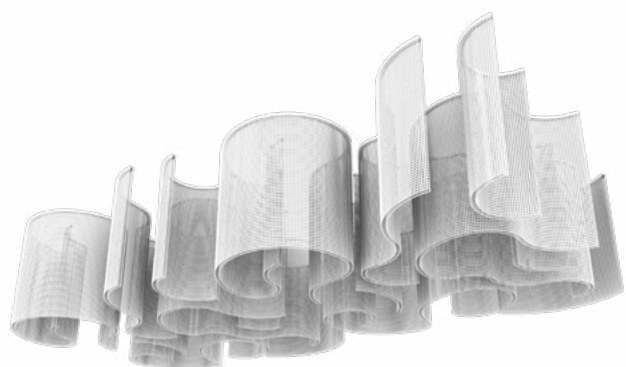

Painted metal frame.
Crystal pendants.
LED lighting.

Finishings

V98 Embossed White

Pendants

TRANSPARENT
Half cut glass /
Cut crystal /
Premium Crystal

TR Transparent

GALASSIA T1 DBL

L 700 cm / 275.59"
 SP 320 cm / 125.98"
 H 50 cm / 19.68"
 W 320 kg / 705.47 lb

LED x 475.6W CRI > 95
 3000K - 61233 Nominal lumen
Dimmable: 1-10V
 (2 x drivers recessed)

Composition :

- 18 x Arch 50
- 26 x Arch 75
- 6 x Arch 100
- 8 x Arch 125
- 6 x Arch 150
- 2 x Arch 175